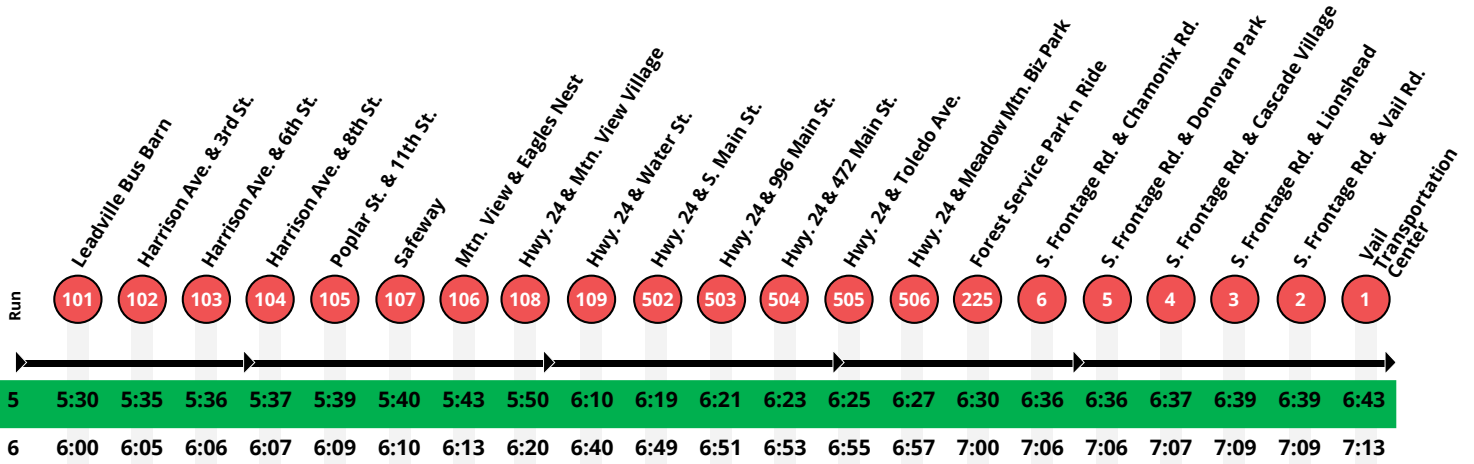

## LEADVILLE AM

## LEADVILLE PM