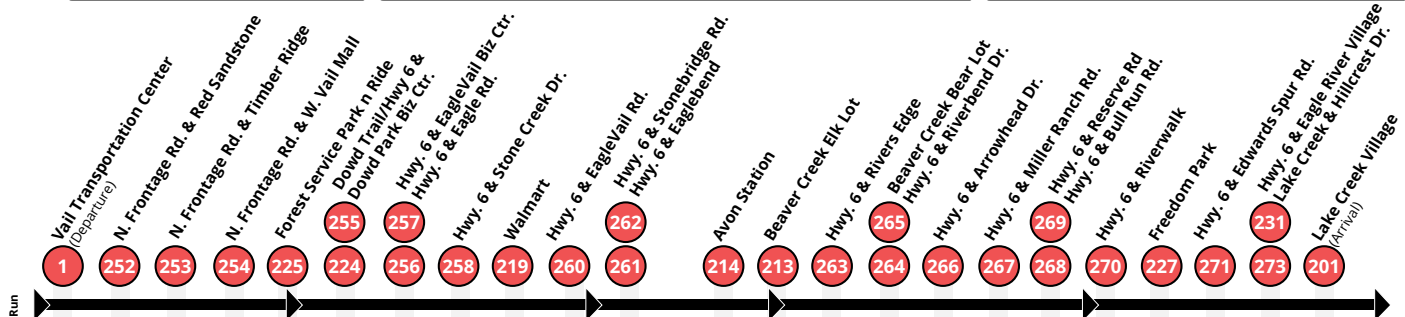

HWY. 6 WESTBOUND

Vail

Avon/EagleVail

Edwards

Run	Time	Vail	Avon/EagleVail	Edwards
1	6:05	X	X	X
2	6:35	X	X	X
9	7:05	X	X	X
11	7:35	X	X	X
18	8:05	X	X	X
3	8:35	X	X	X
11	9:05	X	X	X
1	9:35	X	X	X
2	10:05	X	X	X
3	10:35	X	X	X
11	11:05	X	X	X
1	11:35	X	X	X
2	12:05	X	X	X
3	12:35	X	X	X
11	1:05	X	X	X
6	1:35	X	X	X
2	2:05	X	X	X
3	2:35	X	X	X
11	3:05	X	X	X
24	3:20	X	X	X
6	3:25	X	X	X
26	3:35	X	X	X
27	3:50	X	X	X
29	4:05	X	X	X
2	4:20	X	X	X
31	4:25	X	X	X
30	4:35	X	X	X
3	4:50	X	X	X
11	4:55	4:56	4:57	4:58
26	5:05	X	X	X
28	5:20	X	X	X
33	5:25	X	X	X
31	5:35	X	X	X
24	5:50	X	X	X
35	6:05	X	X	X
2	6:35	X	X	X
3	7:05	X	X	X
24	7:35	X	X	X
35	8:05	X	X	X
3	8:35	X	X	X
28	9:05	X	X	X
24	9:35	X	X	X
34	10:05	X	X	X
35	10:35	X	X	X
28	11:05	X	X	X
24	11:35	X	X	X
34	12:05	12:06	12:07	12:08
35	1:05	1:06	1:07	1:08

X - No service at this stop

X - No service at this stop