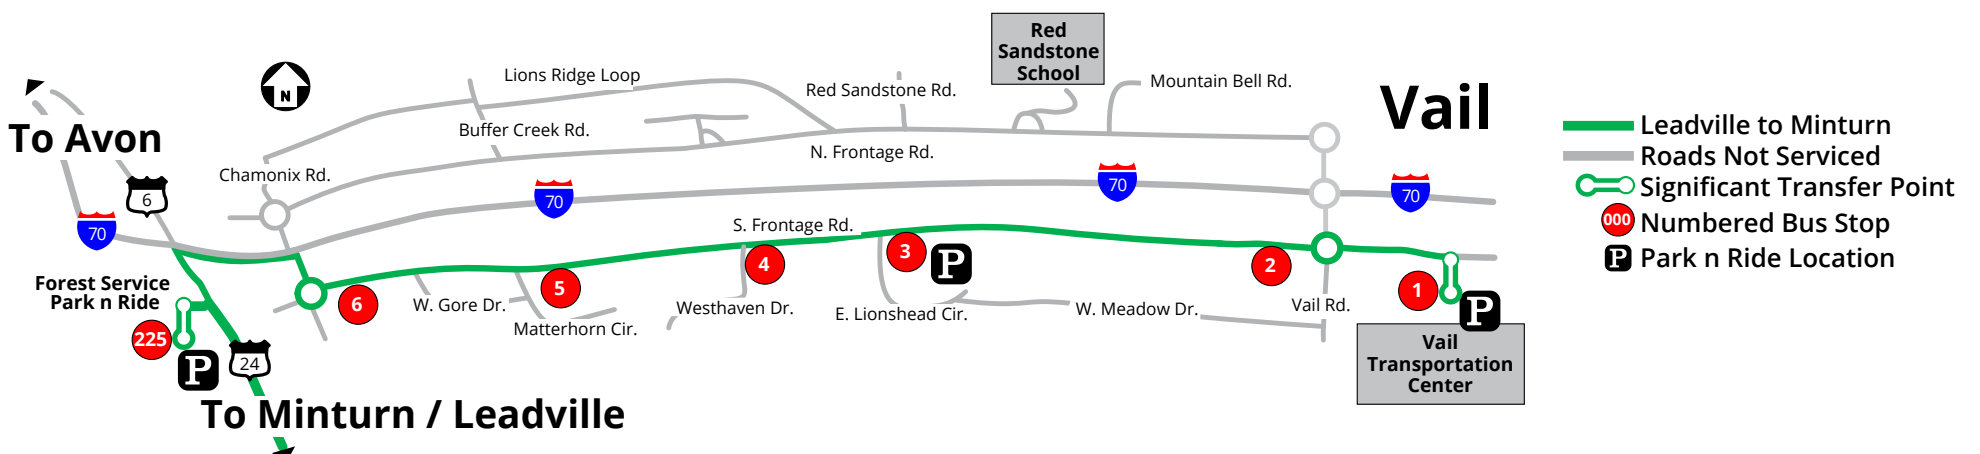

1 LEADVILLE/VAIL

Leadville Park n Ride	Harrison Ave. & 3rd St.	Harrison Ave. & 4th St.	Poplar St. & 11th St.	Poplar St. & Mt. View	Mtn. View & Eggle West	Hwy. 24 & Mt. View Village	Hwy. 24 & Water St.	Hwy. 24 & S. Main St.	Hwy. 24 & 99th Main St.	Hwy. 24 & 472 Main St.	Hwy. 24 & Toledo Ave.	Forest Service Park n Ride	Forest Service Park n Ride	Vail Transportation Center					
101	102	104	105	107	108	109	502	503	504	505	506	225	6	5	4	3	2	1	
AM Service																			
6:03	6:05	6:07	6:09	6:10	6:13	6:20	6:40	6:49	6:51	6:53	6:55	6:57	7:00	7:06	7:06	7:07	7:09	7:09	7:13

1 LEADVILLE/LEADVILLE

S. Frontage Rd. & Chamoux Rd.	S. Frontage Rd. & Dismal Park	S. Frontage Rd. & Cascade Village	S. Frontage Rd. & Lionshead	S. Frontage Rd. & Vail Rd.	Vail Transportation Center	Forest Service Park n Ride	Hwy. 24 & Meadow Mtn. Biz Park	Hwy. 24 & Nelson Ave.	Hwy. 24 & Harrison Ave.	Hwy. 24 & 99th Main St.	Hwy. 24 & Water St.	Hwy. 24 & Mt. View Village	Poplar St. & Mt. View	Mtn. View & Eggle West	Poplar St. & 11th St.	Harrison Ave. & 8th St.	Harrison Ave. & 3rd St.	Leadville Park n Ride
8	5	4	3	2	1	225	551	552	553	505	109	108	107	106	105	152	154	101
PM Service																		
4:48	4:48	4:49	4:51	4:51	5:10	5:17	5:19	5:21	5:22	5:25	5:38	5:58	6:08	6:11	6:14	6:15	6:16	6:17