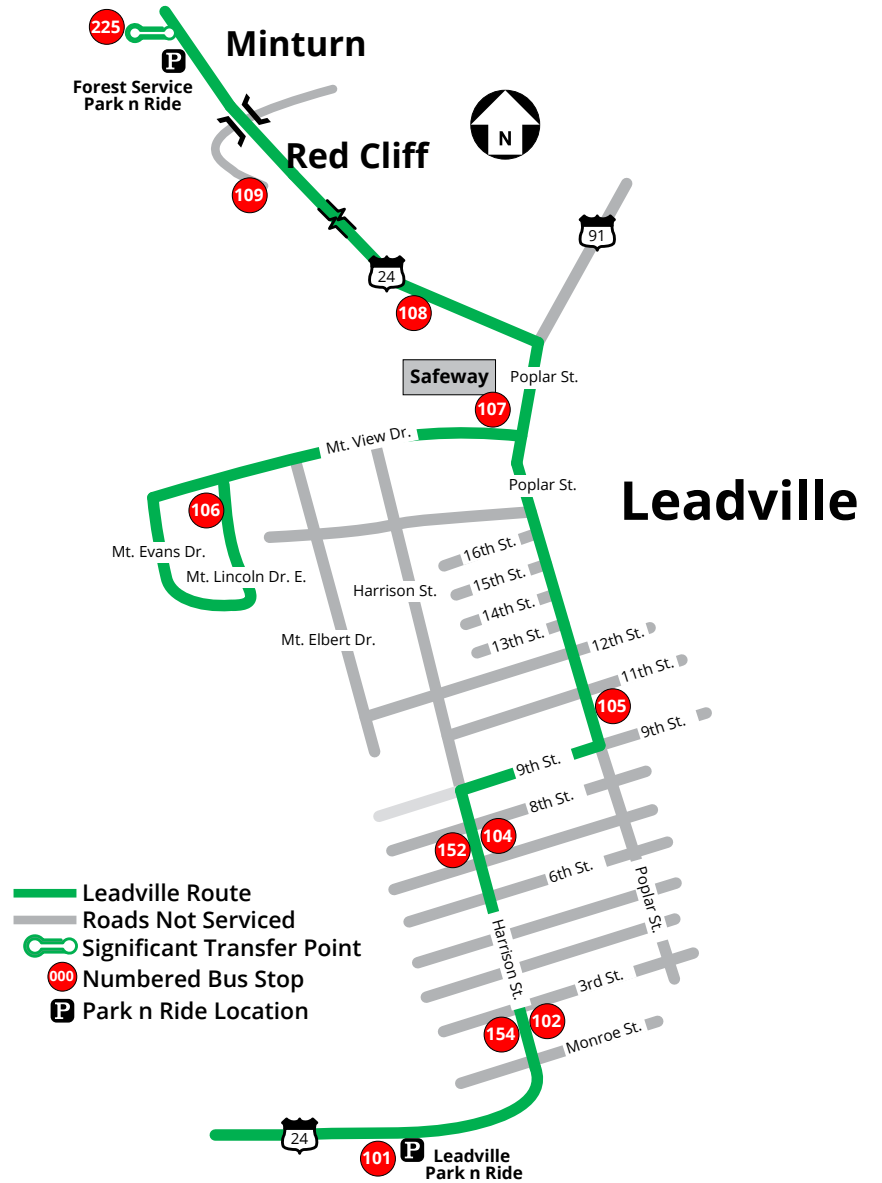

5 MINTURN/VAIL

Vail Transportation Center (Departure)	Forest Service Park n Ride (Departure)	Hwy. 24 & Meadow Mtn. Biz Park	Hwy. 24 & Nelson Ave.	Hwy. 24 & Harrison Ave.	Hwy. 24 & Cemetery Rd.	Majors Park/VSSA (Arrival)	Majors Park/VSSA (Departure)	Hwy. 24 & S. Main St.	Hwy. 24 & 99th Main St.	Hwy. 24 & 472 Main St.	Hwy. 24 & Toledo Ave.	Forest Service Park n Ride (Arrival)	Vail Transportation Center (Arrival)		
1	225	551	552	553	554	555	556	502	503	504	505	506	225	1	
AM Service															
X	X	X	X	X	X	X	X	8:07	8:12	8:14	8:16	8:18	8:20	8:23	8:30
X - No service at this stop