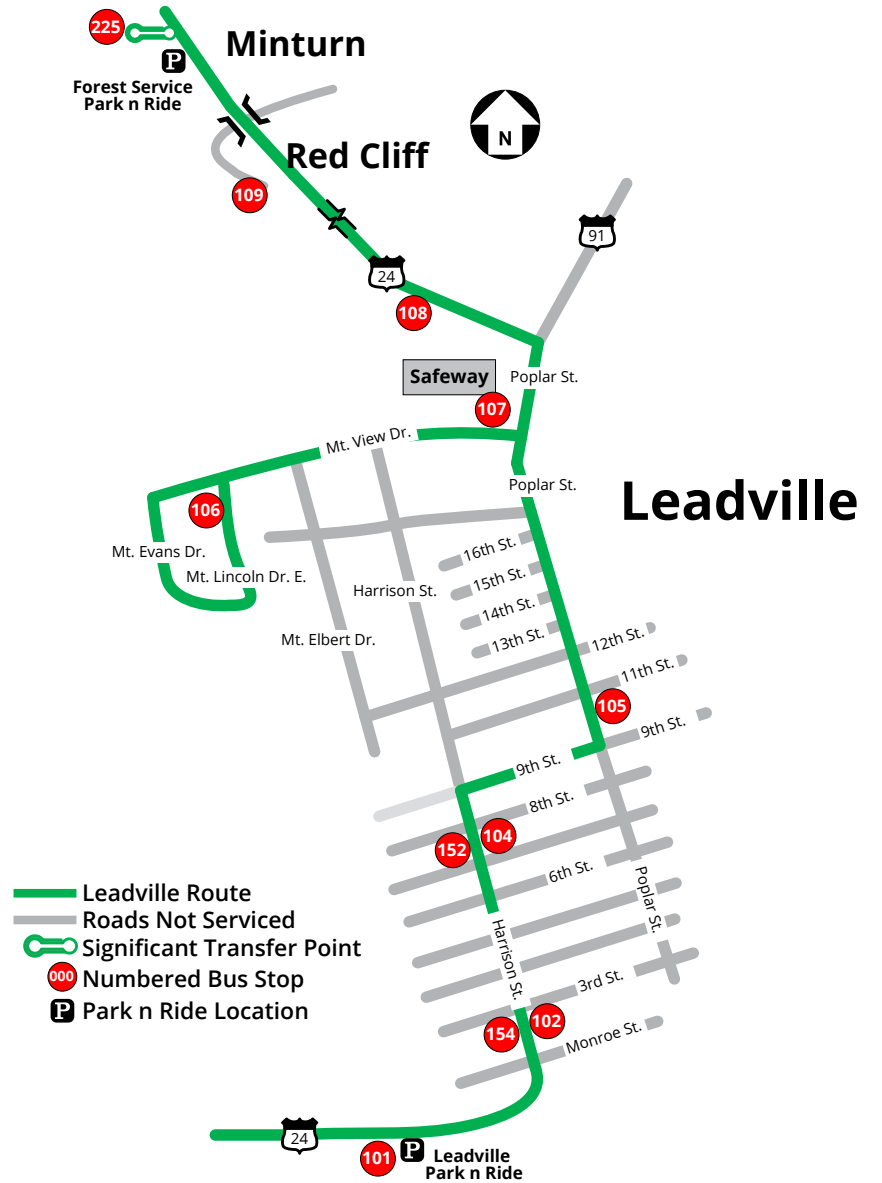

106

Essential Service Schedule
Effective March 20, 2020
970-328-3520