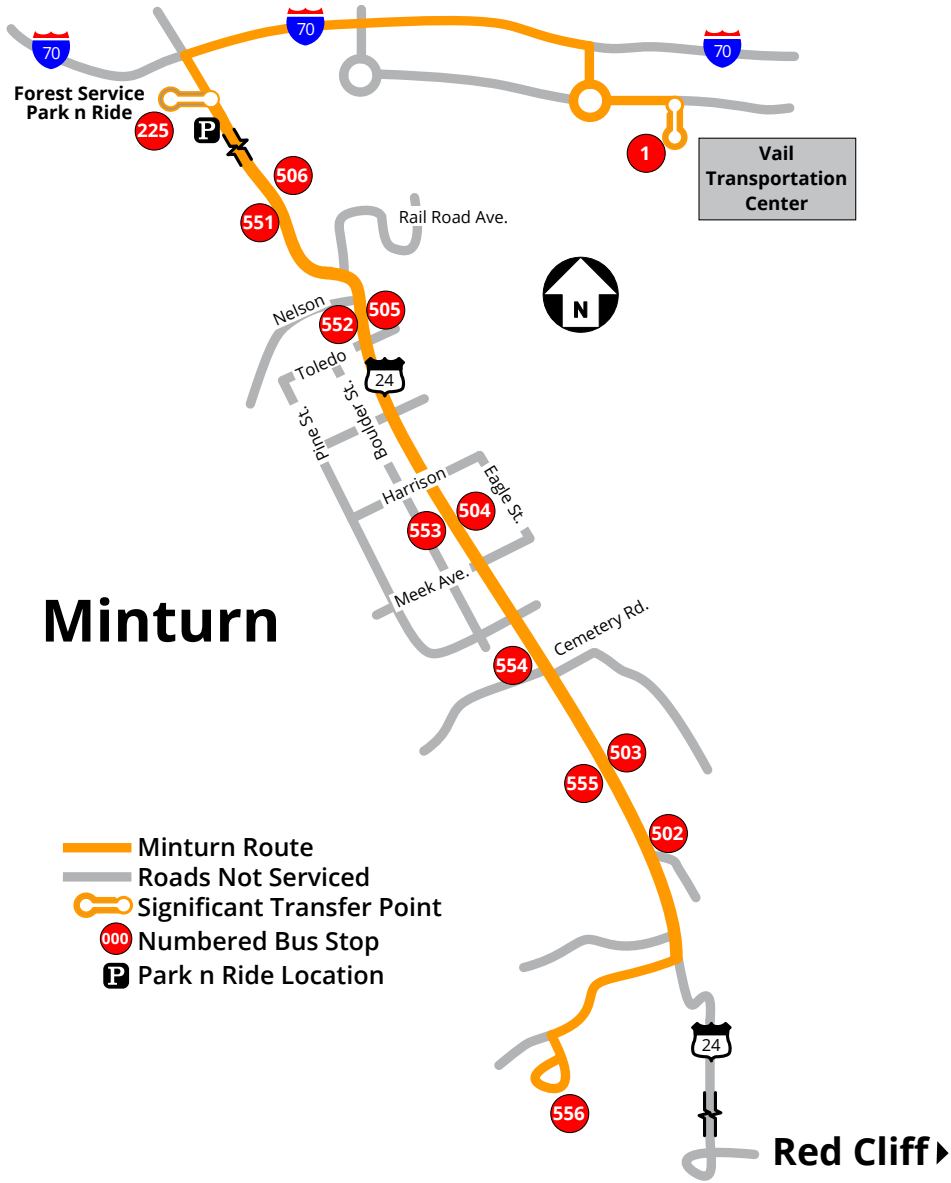

106

Essential Service Schedule
Effective March 20, 2020
970-328-3520