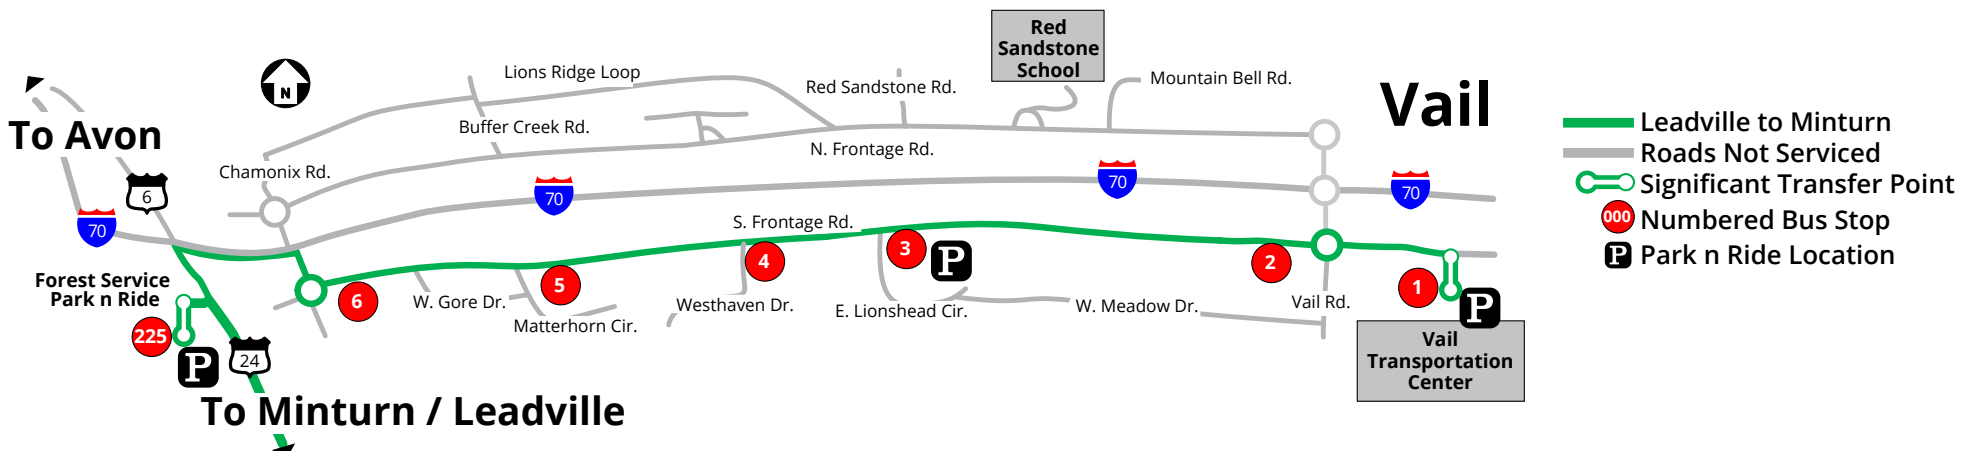

1 LEADVILLE/VAIL

Leadville Park n Ride	Harrison Ave. & 3rd St.	Harrison Ave. & 4th St.	Poplar St. & 11th St.	Poplar St. & Mt. View	Mtn. View & Eagle Nest	Hwy. 24 & Mt. View Village	Hwy. 24 & W. Main St.	Hwy. 24 & S. Main St.	Hwy. 24 & 99th Main St.	Hwy. 24 & 472 Main St.	Hwy. 24 & Toledo Ave.	Hwy. 24 & Meadow Mtn. Biz Park	Forest Service Park n Ride	S. Frontage Rd. & Chamonix Rd.	S. Frontage Rd. & Dinosaur Park	S. Frontage Rd. & Cascade Village	S. Frontage Rd. & Lionshead	S. Frontage Rd. & Vail Rd.	Vail Transportation Center	Forest Service Park n Ride	Hwy. 24 & Meadow Mtn. Biz Park	Hwy. 24 & Nelson Ave.	Hwy. 24 & Harrison Ave.	Hwy. 24 & 99th Main St.	Hwy. 24 & W. Main St.	Hwy. 24 & Mt. View Village	Poplar St. & Mt. View	Mtn. View & Eagle Nest	Poplar St. & 11th St.	Harrison Ave. & 8th St.	Harrison Ave. & 3rd St.	Leadville Park n Ride			
101	102	104	105	107	108	109	502	503	504	505	506	225	6	5	4	3	2	1	1	225	551	552	553	555	109	108	107	106	105	152	154	101			
6:03	6:05	6:07	6:09	6:10	6:13	6:20	6:40	6:49	6:51	6:53	6:55	6:57	7:00	7:06	7:06	7:07	7:09	7:09	7:13																

1 LEADVILLE/LEADVILLE

S. Frontage Rd. & Chamonix Rd.	S. Frontage Rd. & Dinosaur Park	S. Frontage Rd. & Cascade Village	S. Frontage Rd. & Lionshead	S. Frontage Rd. & Vail Rd.	Vail Transportation Center	Forest Service Park n Ride	Hwy. 24 & Meadow Mtn. Biz Park	Hwy. 24 & Nelson Ave.	Hwy. 24 & Harrison Ave.	Hwy. 24 & 99th Main St.	Hwy. 24 & W. Main St.	Hwy. 24 & Mt. View Village	Poplar St. & Mt. View	Mtn. View & Eagle Nest	Poplar St. & 11th St.	Harrison Ave. & 8th St.	Harrison Ave. & 3rd St.	Leadville Park n Ride
5	5	4	3	2	1	225	551	552	553	555	109	108	107	106	105	152	154	101
4:48	4:48	4:49	4:51	4:51	5:10	5:17	5:19	5:21	5:22	5:25	5:38	5:58	6:08	6:11	6:14	6:15	6:16	6:17