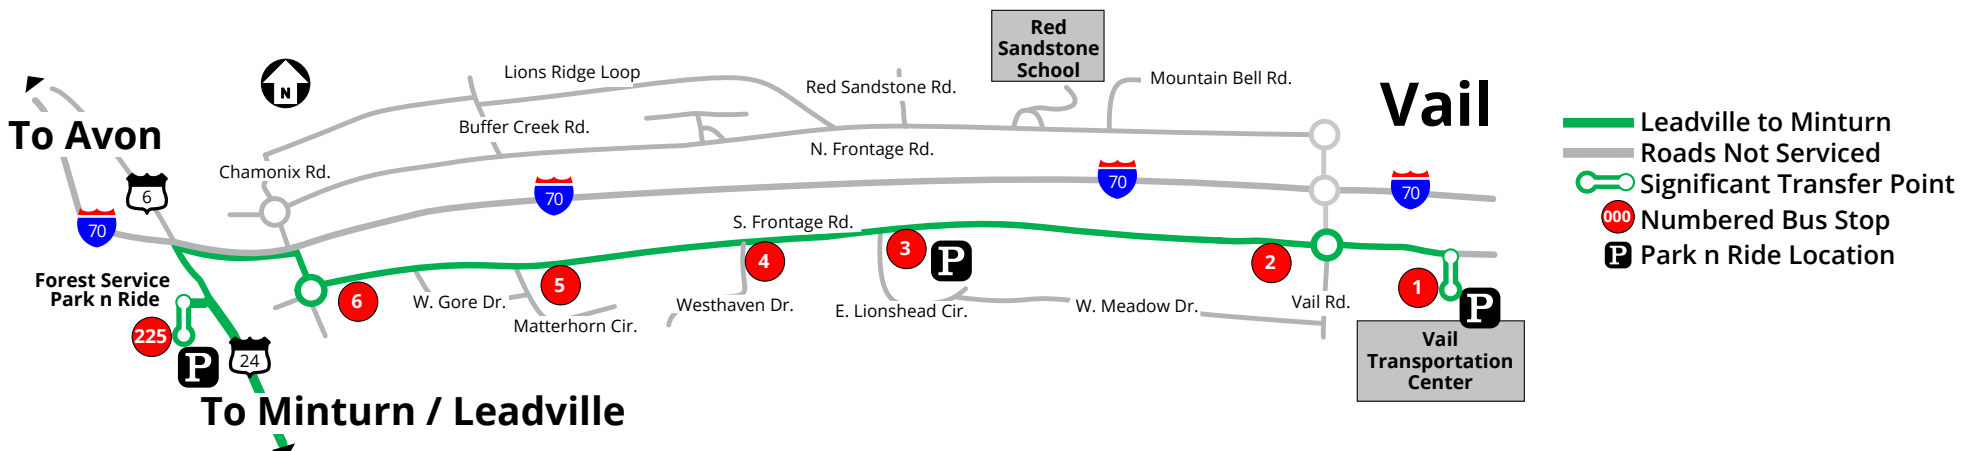

225

Essential Service Schedule
Effective March 20, 2020
970-328-3520