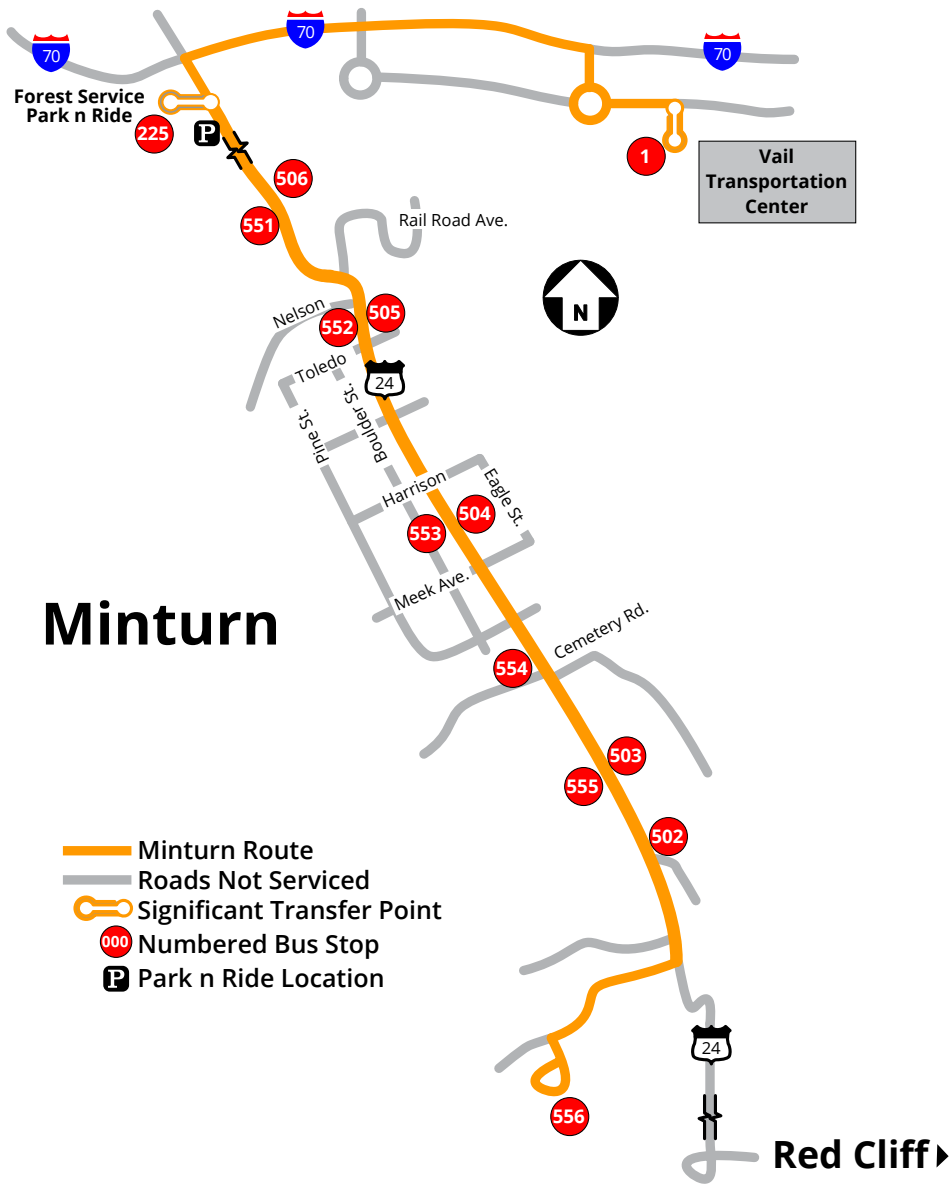

X - No service at this stop

1 LEADVILLE/VAIL

| Stop | AM Service |
|-----------------------------------|------------|
| Leadville Park n Ride | 101 |
| Harrison Ave. & 3rd St. | 102 |
| Harrison Ave. & 4th St. | 104 |
| Harrison Ave. & 5th St. | 105 |
| Poplar St. & 11th St. | 107 |
| Mtn. View & Eagle Nest | 108 |
| Hwy. 24 & Mtn. View Village | 109 |
| Hwy. 24 & Waver St. | 502 |
| Hwy. 24 & S. Main St. | 503 |
| Hwy. 24 & 996 Main St. | 504 |
| Hwy. 24 & 472 Main St. | 505 |
| Hwy. 24 & Toledo Ave. | 506 |
| Hwy. 24 & Meadow Mtn. Biz Park | 225 |
| Forest Service Park n Ride | 6 |
| S. Frontage Rd. & Chamonix Rd. | 5 |
| S. Frontage Rd. & Dinosaur Park | 4 |
| S. Frontage Rd. & Cascade Village | 3 |
| S. Frontage Rd. & Lionshead | 2 |
| S. Frontage Rd. & Vail Rd. | 1 |

1 LEADVILLE/LEADVILLE

| Stop | PM Service |
|-----------------------------------|------------|
| S. Frontage Rd. & Chamonix Rd. | 8 |
| S. Frontage Rd. & Dinosaur Park | 5 |
| S. Frontage Rd. & Cascade Village | 4 |
| S. Frontage Rd. & Lionshead | 3 |
| S. Frontage Rd. & Vail Rd. | 2 |
| Vail Transportation Center | 1 |
| Forest Service Park n Ride | 225 |
| Hwy. 24 & Meadow Mtn. Biz Park | 551 |
| Hwy. 24 & Nelson Ave. | 552 |
| Hwy. 24 & Harrison Ave. | 553 |
| Hwy. 24 & 996 Main St. | 554 |
| Hwy. 24 & Waver St. | 109 |
| Hwy. 24 & Mtn. View Village | 108 |
| Mtn. View & Eagle Nest | 107 |
| Poplar St. & 11th St. | 106 |
| Hwy. 24 & S. Main St. | 105 |
| Hwy. 24 & 996 Main St. | 104 |
| Hwy. 24 & Toledo Ave. | 103 |
| Hwy. 24 & Meadow Mtn. Biz Park | 102 |
| Forest Service Park n Ride | 101 |