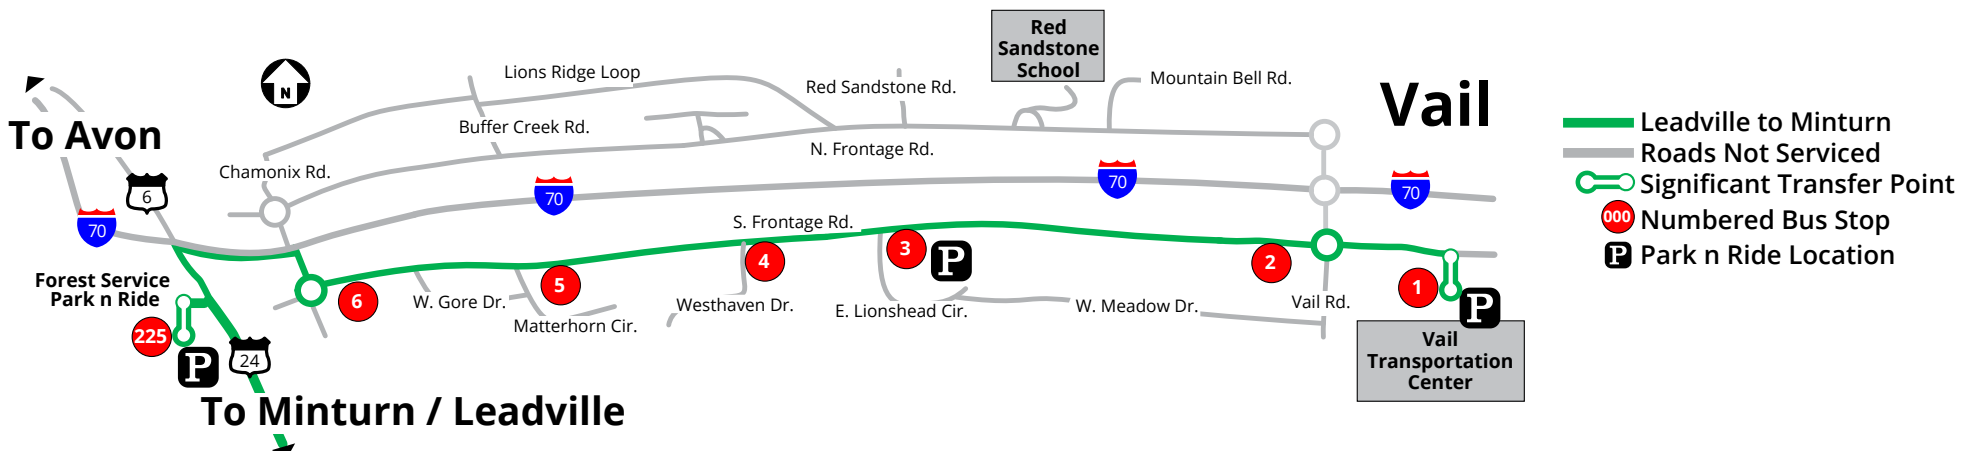

1 LEADVILLE/VAIL

Leadville Park n Ride	Harrison Ave. & 3rd St.	Harrison Ave. & 4th St.	Poplar St. & 11th St.	Poplar St. & Mt. View	Mtn. View & Eagle Nest	Hwy. 24 & Mt. View Village	Hwy. 24 & Waver St.	Hwy. 24 & S. Main St.	Hwy. 24 & 99th Main St.	Hwy. 24 & 472 Main St.	Hwy. 24 & Toledo Ave.	Forest Service Park n Ride	Forest Service Park n Ride	Forest Service Park n Ride	Forest Service Park n Ride	Forest Service Park n Ride	Forest Service Park n Ride	Forest Service Park n Ride	Forest Service Park n Ride	Vail Transportation Center
101	102	104	105	107	108	109	502	503	504	505	506	225	6	5	4	3	2	1	1	1
AM Service											AM Service									
6:03	6:05	6:07	6:09	6:10	6:13	6:20	6:40	6:49	6:51	6:53	6:55	6:57	7:00	7:06	7:06	7:07	7:09	7:09	7:09	7:13

1 LEADVILLE/LEADVILLE

S. Frontage Rd. & Chamoux Rd.	S. Frontage Rd. & Dismal Park	S. Frontage Rd. & Cascade Village	S. Frontage Rd. & Lionshead	S. Frontage Rd. & Vail Rd.	Vail Transportation Center	Forest Service Park n Ride	Hwy. 24 & Meadow Mtn. Biz Park	Hwy. 24 & Nelson Ave.	Hwy. 24 & Harrison Ave.	Hwy. 24 & 99th Main St.	Hwy. 24 & Waver St.	Hwy. 24 & Mt. View Village	Mtn. View & Eagle Nest	Poplar St. & Mt. View	Forest Service Park n Ride	Forest Service Park n Ride	Forest Service Park n Ride	Forest Service Park n Ride	Forest Service Park n Ride	Forest Service Park n Ride	Forest Service Park n Ride	Leadville Park n Ride
5	5	4	3	2	1	225	551	552	553	555	109	108	107	106	105	152	154	154	154	154	101	
PM Service											PM Service											
4:48	4:48	4:49	4:51	4:51	5:10	5:17	5:19	5:21	5:22	5:25	5:38	5:58	6:08	6:11	6:14	6:15	6:16	6:16	6:17	6:17