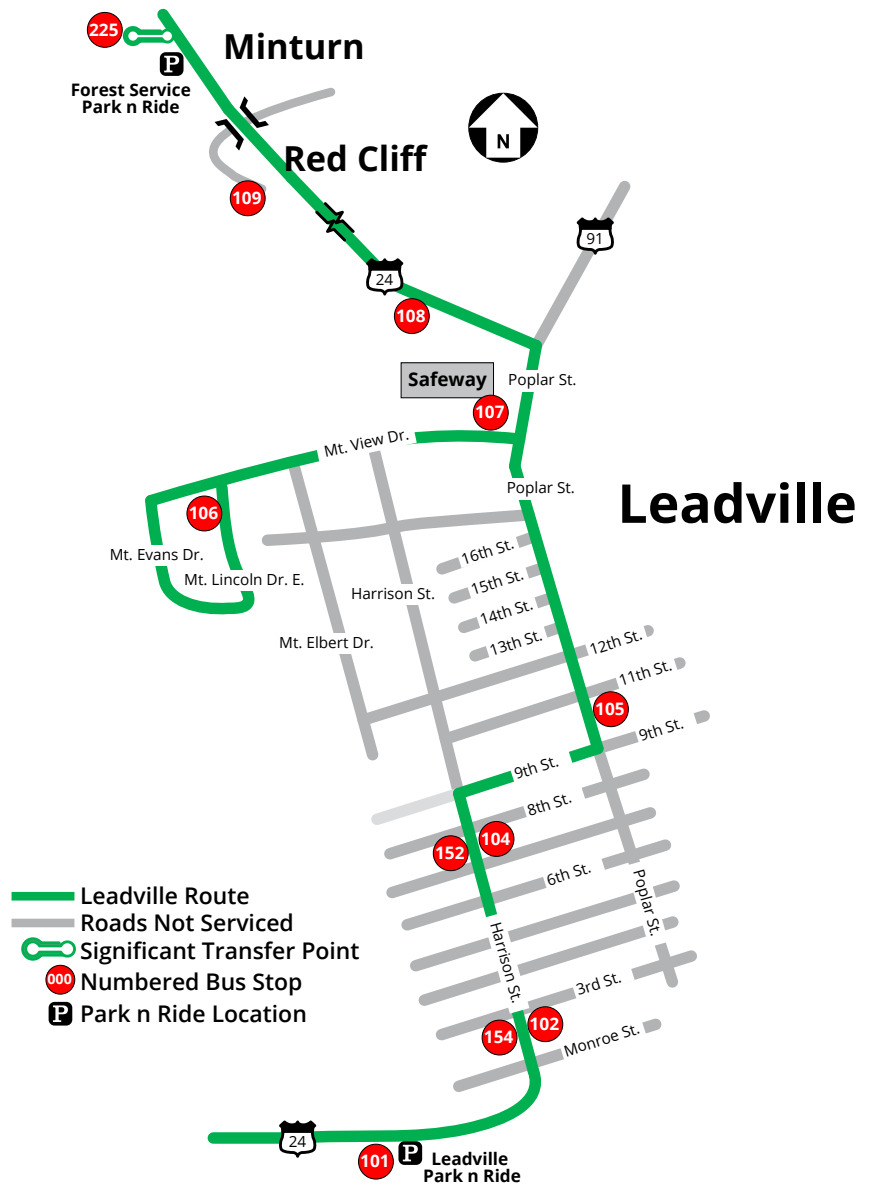

X - No service at this stop

1 LEADVILLE/VAIL

| Stop | AM Service |
|-----------------------------------|------------|
| Leadville Park n Ride | 101 |
| Harrison Ave. & 3rd St. | 102 |
| Harrison Ave. & 4th St. | 104 |
| Harrison Ave. & 5th St. | 105 |
| Poplar St. & 11th St. | 107 |
| Mtn. View & Eagle Nest | 108 |
| Hwy. 24 & Mtn. View Village | 109 |
| Hwy. 24 & Waver St. | 502 |
| Hwy. 24 & S. Main St. | 503 |
| Hwy. 24 & 996 Main St. | 504 |
| Hwy. 24 & 472 Main St. | 505 |
| Hwy. 24 & Toledo Ave. | 506 |
| Hwy. 24 & Meadow Mtn. Biz Park | 225 |
| Forest Service Park n Ride | 6 |
| S. Frontage Rd. & Chamonix Rd. | 5 |
| S. Frontage Rd. & Dinosaur Park | 4 |
| S. Frontage Rd. & Cascade Village | 3 |
| S. Frontage Rd. & Lionshead | 2 |
| S. Frontage Rd. & Vail Rd. | 1 |

1 LEADVILLE/LEADVILLE

| Stop | PM Service |
|-----------------------------------|------------|
| S. Frontage Rd. & Chamonix Rd. | 8 |
| S. Frontage Rd. & Dinosaur Park | 5 |
| S. Frontage Rd. & Cascade Village | 4 |
| S. Frontage Rd. & Lionshead | 3 |
| S. Frontage Rd. & Vail Rd. | 2 |
| Vail Transportation Center | 1 |
| Forest Service Park n Ride | 225 |
| Hwy. 24 & Meadow Mtn. Biz Park | 551 |
| Hwy. 24 & Nelson Ave. | 552 |
| Hwy. 24 & Harrison Ave. | 553 |
| Hwy. 24 & 996 Main St. | 554 |
| Hwy. 24 & Waver St. | 109 |
| Hwy. 24 & Mtn. View Village | 108 |
| Mtn. View & Eagle Nest | 107 |
| Poplar St. & 11th St. | 106 |
| Hwy. 24 & S. Main St. | 105 |
| Hwy. 24 & 996 Main St. | 104 |
| Hwy. 24 & Toledo Ave. | 103 |
| Hwy. 24 & Meadow Mtn. Biz Park | 102 |
| Forest Service Park n Ride | 101 |