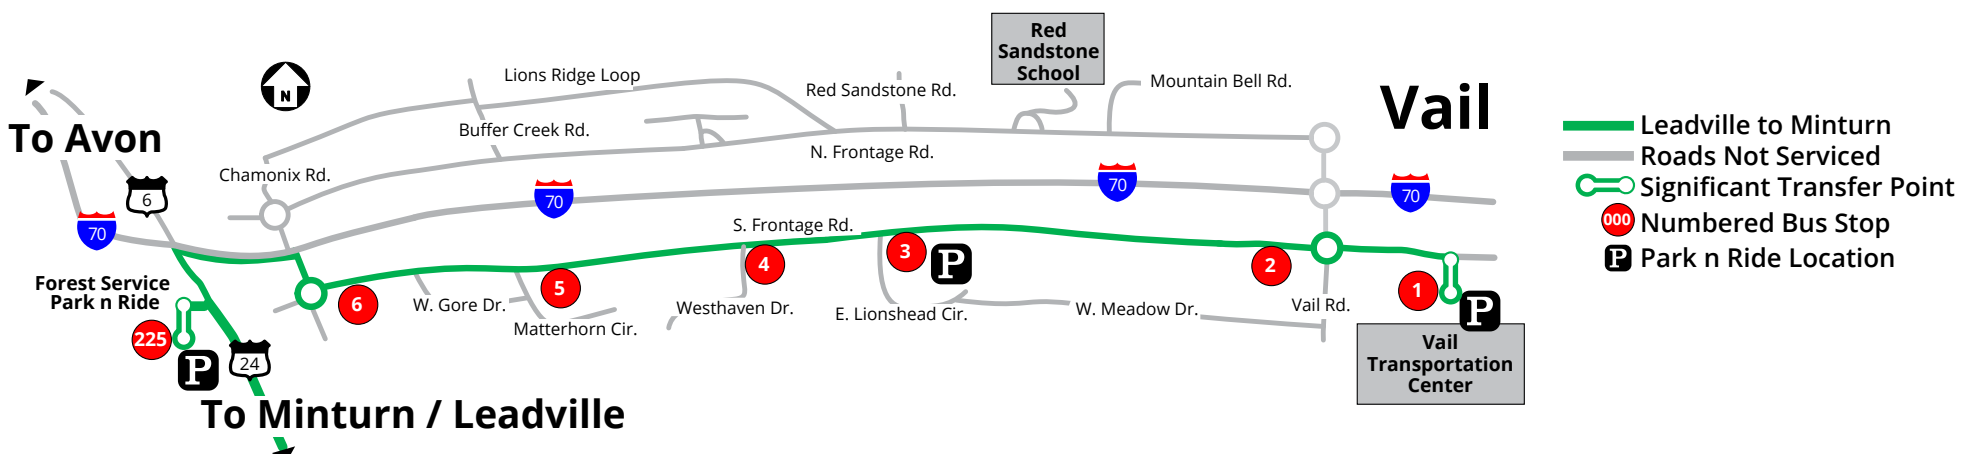

1 LEADVILLE/VAIL													
Leadville Park n Ride	Harrison Ave. & 3rd St.	Harrison Ave. & 4th St.	Poplar St. & 8th St.	Poplar St. & 11th St.	Mtn. View Dr. & Eggle's Nest	Hwy. 24 & Mtn. View Village	Hwy. 24 & W. Main St.	Hwy. 24 & S. Main St.	Hwy. 24 & 99th Main St.	Hwy. 24 & 472 Main St.	Hwy. 24 & Toledo Ave.	Forest Service Park n Ride	Vail Transportation Center
101	102	104	105	107	108	109	502	503	504	505	506	225	1
AM Service													
6:03	6:05	6:07	6:09	6:10	6:13	6:20	6:40	6:49	6:51	6:53	6:55	6:57	7:00
AM Service													
7:06	7:06	7:06	7:07	7:09	7:09	7:13							

1 LEADVILLE/LEADVILLE																	
S. Frontage Rd. & Chamoux Rd.	S. Frontage Rd. & Dismal Park	S. Frontage Rd. & Cascade Village	S. Frontage Rd. & Lionshead	S. Frontage Rd. & Vail Rd.	Vail Transportation Center	Forest Service Park n Ride	Hwy. 24 & Meadow Mtn. Biz Park	Hwy. 24 & Nelson Ave.	Hwy. 24 & Harrison Ave.	Hwy. 24 & 99th Main St.	Hwy. 24 & W. Main St.	Hwy. 24 & Mtn. View Village	Poplar St. & 8th St.	Poplar St. & 11th St.	Harrison Ave. & 4th St.	Harrison Ave. & 3rd St.	Leadville Park n Ride
5	5	4	3	2	1	225	551	552	553	555	109	108	107	106	105	154	101
PM Service																	
4:48	4:48	4:49	4:51	4:51	5:10	5:17	5:19	5:21	5:22	5:25	5:38	5:58	6:08				
AM Service																	
												6:11	6:14	6:15	6:16	6:17