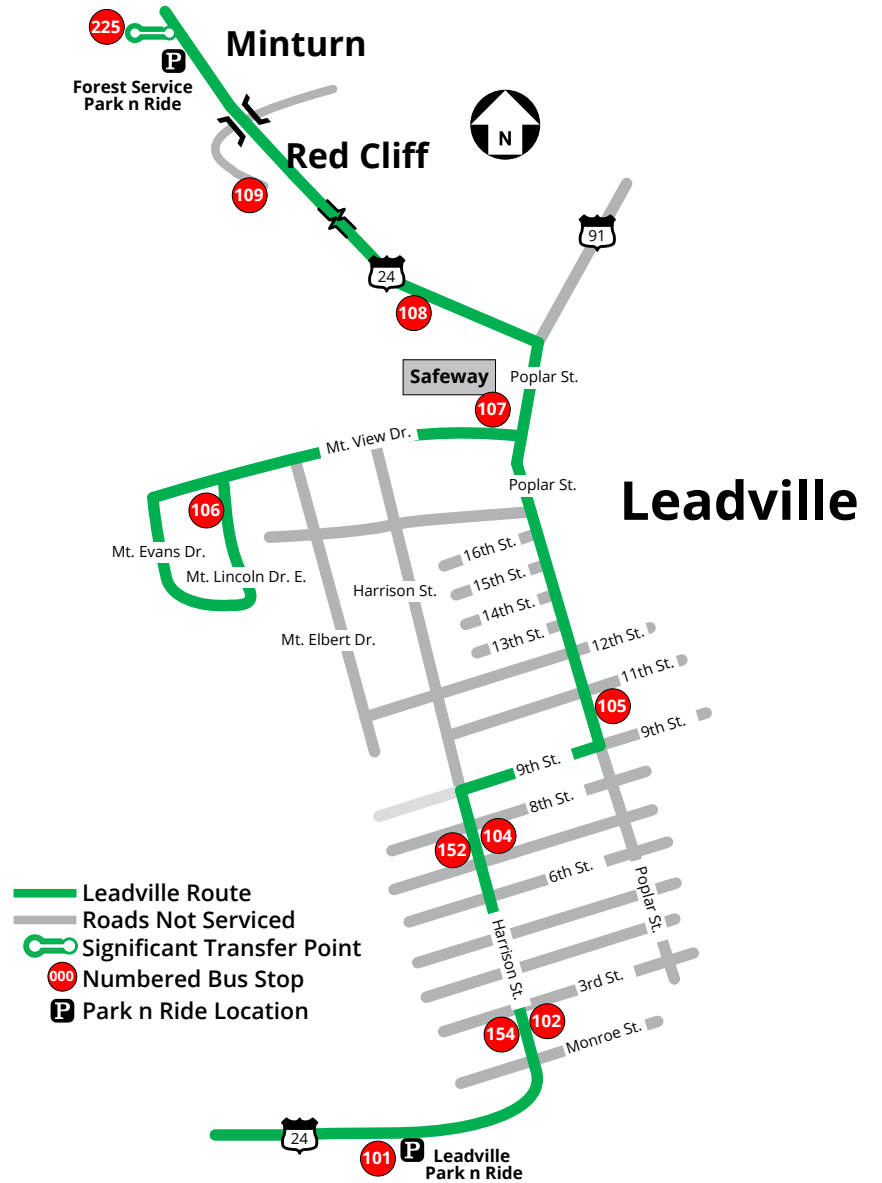

5 MINTURN/VAIL

Vail Transportation Center (Departure)	Forest Service Park n Ride (Departure)	Hwy. 24 & Meadow Mtn. Biz Park	Hwy. 24 & Nelson Ave.	Hwy. 24 & Harrison Ave.	Hwy. 24 & Cemetery Rd.	Majors Park/VSSA (Arrival)	Majors Park/VSSA (Departure)	Hwy. 24 & S. Main St.	Hwy. 24 & 99th Main St.	Hwy. 24 & 472 Main St.	Hwy. 24 & Toledo Ave.	Forest Service Park n Ride (Arrival)	Vail Transportation Center (Arrival)	
1	225	551	552	553	554	555	556	556	556	556	556	225	1	
AM Service												AM Service		
X	X	X	X	X	X	X	8:07	8:12	8:14	8:16	8:18	8:20	8:23	8:30

X - No service at this stop