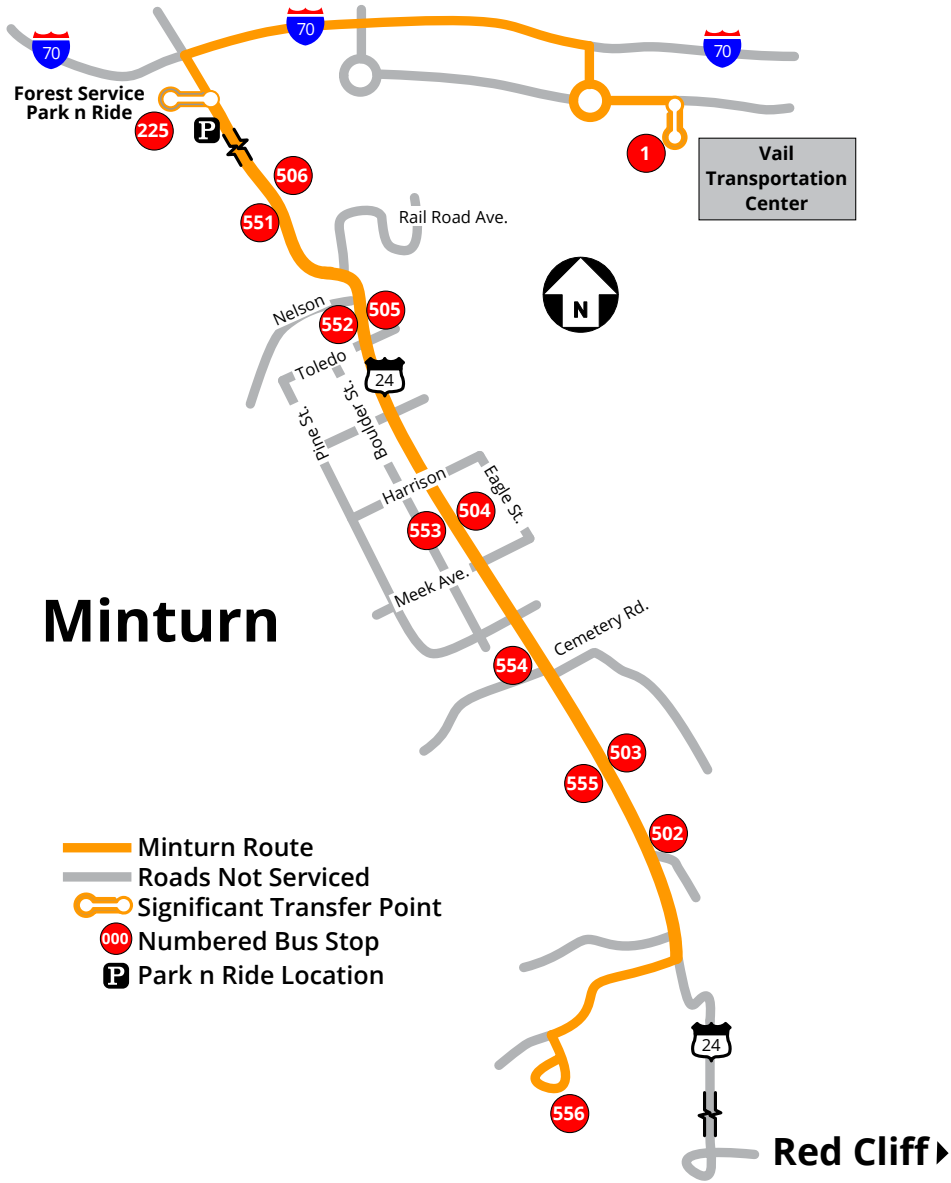

5 MINTURN/VAIL

Vail Transportation Center (Departure)	Forest Service Park n Ride (Departure)	Hwy. 24 & Meadow Mtn. Biz Park	Hwy. 24 & Nelson Ave.	Hwy. 24 & Harrison Ave.	Hwy. 24 & Cemetery Rd.	Majors Park/VSSA (Arrival)	Majors Park/VSSA (Departure)	Hwy. 24 & S. Main St.	Hwy. 24 & 99th Main St.	Hwy. 24 & 472 Main St.	Hwy. 24 & Toledo Ave.	Forest Service Park n Ride (Arrival)	Vail Transportation Center (Arrival)		
1	225	551	552	553	554	555	556	502	503	504	505	506	225	1	
AM Service															
X	X	X	X	X	X	X	X	8:07	8:12	8:14	8:16	8:18	8:20	8:23	8:30
X - No service at this stop