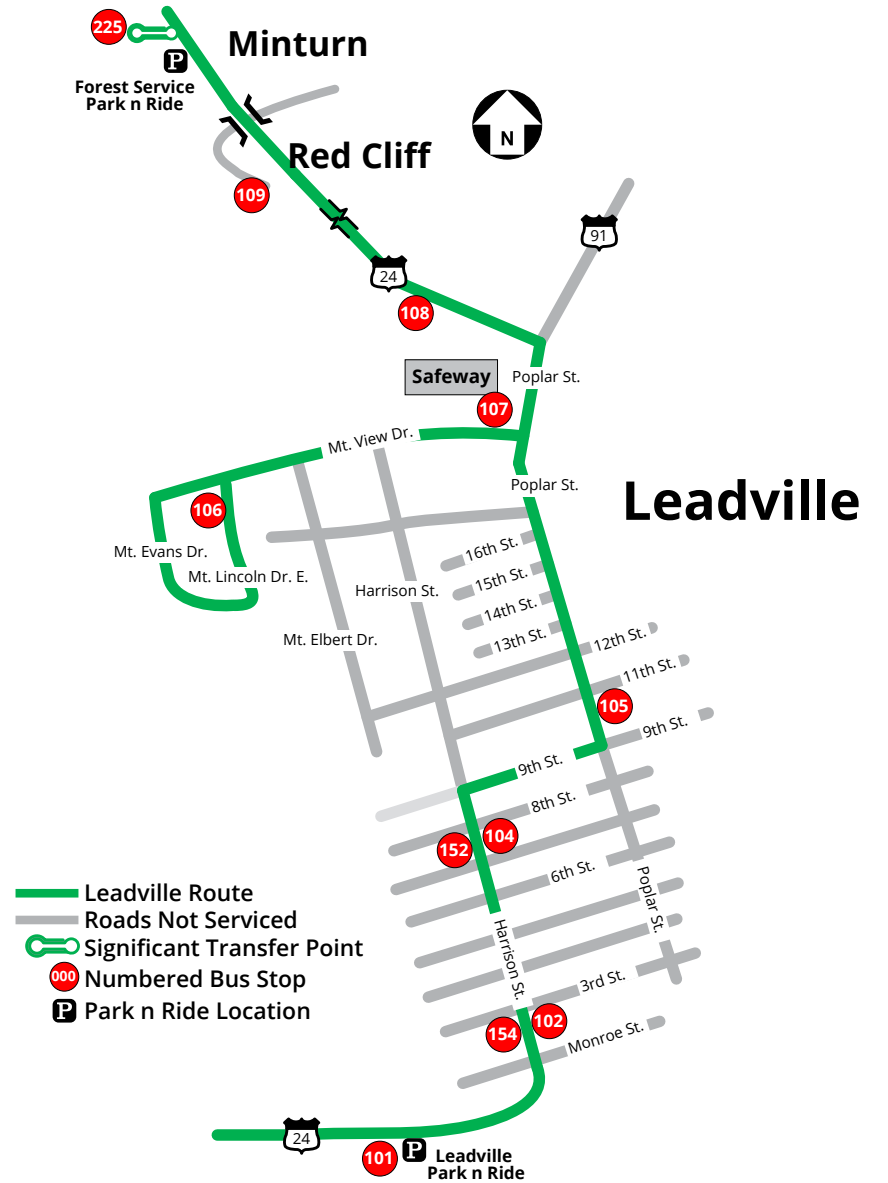

225

Essential Service Schedule
Effective March 20, 2020
970-328-3520