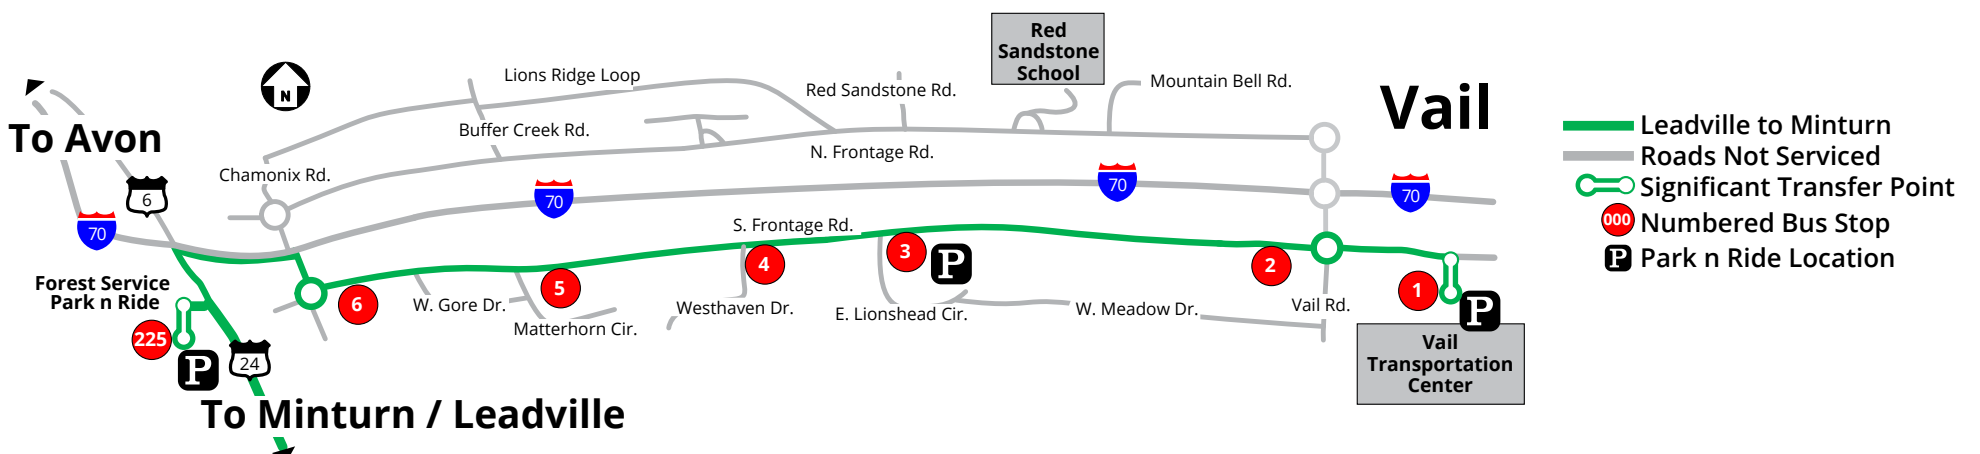

1 LEADVILLE/VAIL

Leadville Park n Ride	Harrison Ave. & 3rd St.	Harrison Ave. & 4th St.	Poplar St. & 11th St.	Poplar St. & Mt. View	Mtn. View & Eagle Nest	Hwy. 24 & Mt. View Village	Hwy. 24 & W. Main St.	Hwy. 24 & S. Main St.	Hwy. 24 & 99th Main St.	Hwy. 24 & 472 Main St.	Hwy. 24 & Toledo Ave.	Hwy. 24 & Meadow Mtn. Biz Park	Forest Service Park n Ride	Vail Transportation Center	
101	102	104	105	107	108	109	502	503	504	505	506	506	225	1	
AM Service															
6:03	6:05	6:07	6:09	6:10	6:13	6:20	6:40	6:49	6:51	6:53	6:55	6:57	7:00	7:13	
AM Service															
7:06	7:07	7:09	7:09	7:09	7:13										7:13

1 LEADVILLE/LEADVILLE

S. Frontage Rd. & Chamoni Rd.	S. Frontage Rd. & Dinosaur Park	S. Frontage Rd. & Cascade Village	S. Frontage Rd. & Lionshead	S. Frontage Rd. & Vail Rd.	Vail Transportation Center	Forest Service Park n Ride	Hwy. 24 & Meadow Mtn. Biz Park	Hwy. 24 & Nelson Ave.	Hwy. 24 & Harrison Ave.	Hwy. 24 & 99th Main St.	Hwy. 24 & W. Main St.	Hwy. 24 & Mt. View Village	Poplar St. & Mtn. View	Mtn. View & Eagle Nest	Poplar St. & 11th St.	Harrison Ave. & 8th St.	Harrison Ave. & 3rd St.	Leadville Park n Ride
101	102	103	104	105	106	107	108	109	109	109	109	109	109	109	109	109	109	109
PM Service																		
4:48	4:48	4:49	4:51	4:51	5:10	5:17	5:19	5:21	5:22	5:25	5:38	5:58	6:08	6:11	6:14	6:15	6:16	6:17