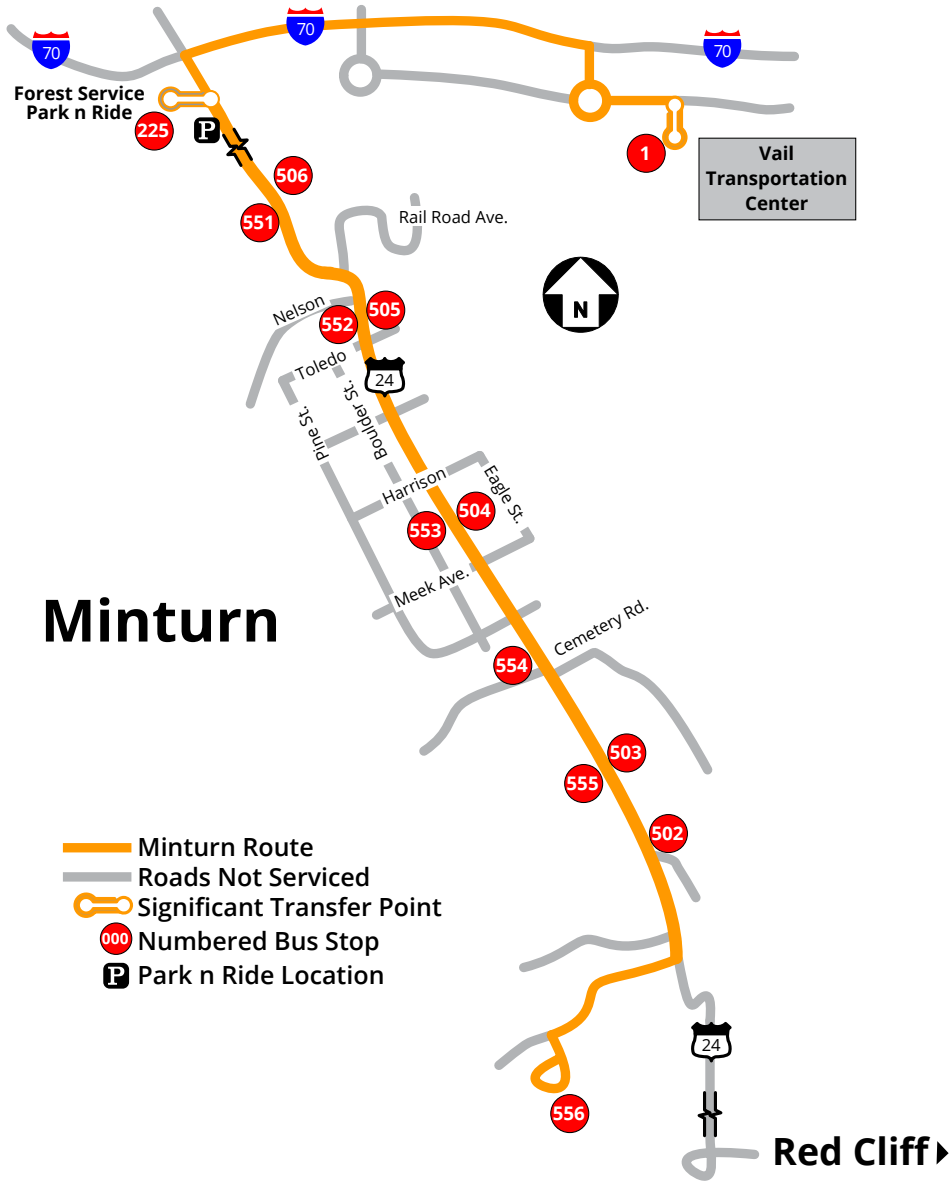

5 MINTURN/VAIL

Vail Transportation Center (Departure)	Forest Service Park n Ride (Departure)	Hwy. 24 & Meadow Mtn. Biz Park	Hwy. 24 & Nelson Ave.	Hwy. 24 & Harrison Ave.	Hwy. 24 & Cemetery Rd.	Majors Park/VSSA (Arrival)	Majors Park/VSSA (Departure)	Hwy. 24 & S. Main St.	Hwy. 24 & 99th Main St.	Hwy. 24 & 472 Main St.	Hwy. 24 & Toledo Ave.	Forest Service Park n Ride (Arrival)	Vail Transportation Center (Arrival)	
1	225	551	552	553	554	555	556	556	556	556	556	225	1	
AM Service												AM Service		
X	X	X	X	X	X	X	8:07	8:12	8:14	8:16	8:18	8:20	8:23	8:30

X - No service at this stop