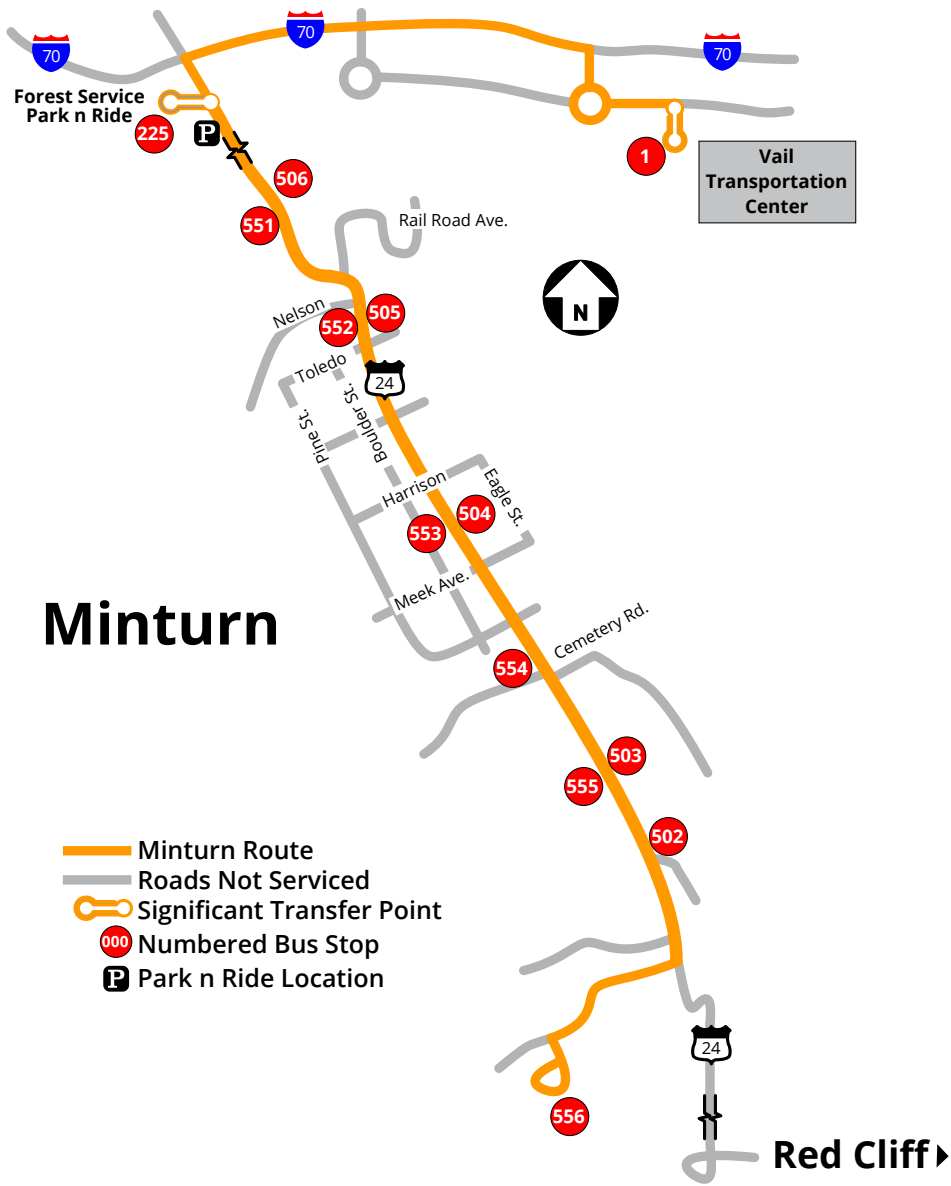

504

Essential Service Schedule
Effective March 20, 2020
970-328-3520