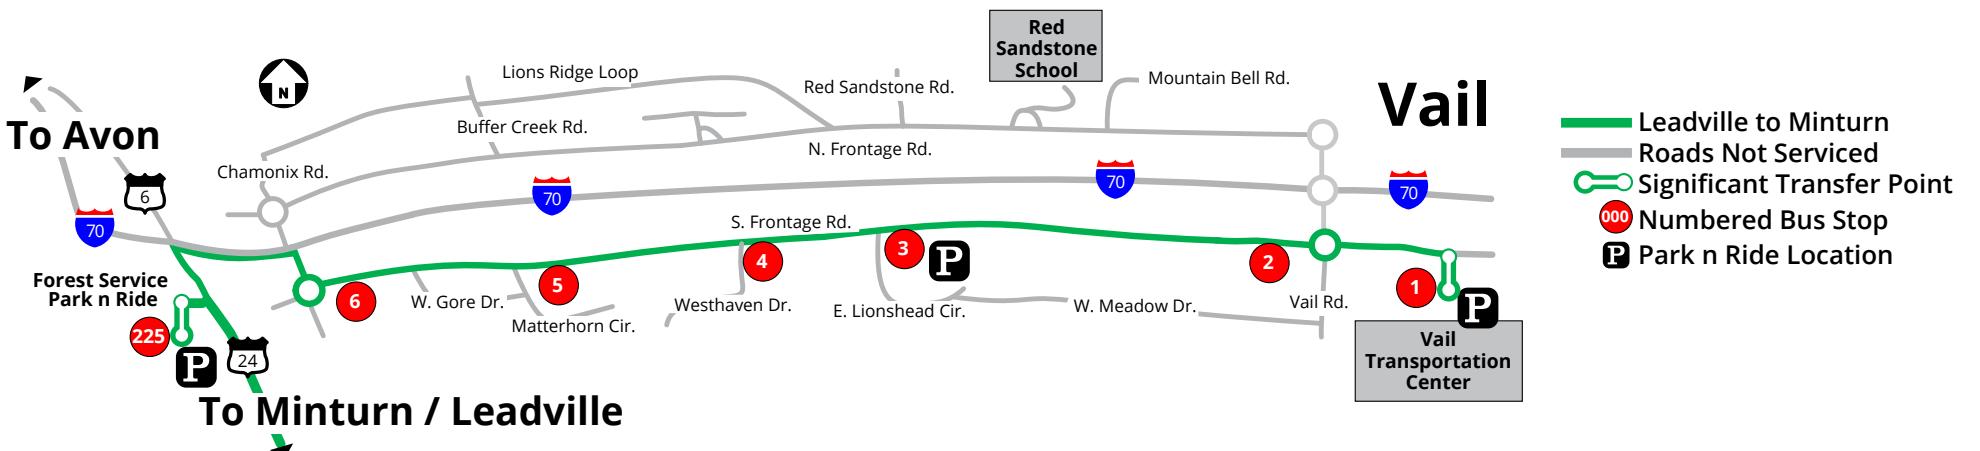

1 LEADVILLE/VAIL

Stop	AM Service
Leadville Park n Ride	101
Harrison Ave. & 3rd St.	102
Harrison Ave. & 4th St.	104
Harrison Ave. & 5th St.	105
Poplar St. & 11th St.	107
Mtn. View & Eagle Nest	108
Hwy. 24 & Mtn. View Village	109
Hwy. 24 & Waver St.	502
Hwy. 24 & S. Main St.	503
Hwy. 24 & 996 Main St.	504
Hwy. 24 & 472 Main St.	505
Hwy. 24 & Toledo Ave.	506
Hwy. 24 & Meadow Mtn. Biz Park	225
Forest Service Park n Ride	6
S. Frontage Rd. & Chamonix Rd.	5
S. Frontage Rd. & Dinosaur Park	4
S. Frontage Rd. & Cascade Village	3
S. Frontage Rd. & Lionshead	2
S. Frontage Rd. & Vail Rd.	1

1 LEADVILLE/LEADVILLE

Stop	PM Service
S. Frontage Rd. & Chamonix Rd.	8
S. Frontage Rd. & Dinosaur Park	5
S. Frontage Rd. & Cascade Village	4
S. Frontage Rd. & Lionshead	3
S. Frontage Rd. & Vail Rd.	2
Vail Transportation Center	1
Forest Service Park n Ride	225
Hwy. 24 & Meadow Mtn. Biz Park	551
Hwy. 24 & Nelson Ave.	552
Hwy. 24 & Harrison Ave.	553
Hwy. 24 & 996 Main St.	554
Hwy. 24 & Waver St.	109
Hwy. 24 & Mtn. View Village	108
Mtn. View & Eagle Nest	107
Poplar St. & 11th St.	106
Hwy. 24 & S. Main St.	105
Hwy. 24 & 996 Main St.	104
Hwy. 24 & Toledo Ave.	103
Hwy. 24 & Meadow Mtn. Biz Park	102
Forest Service Park n Ride	101