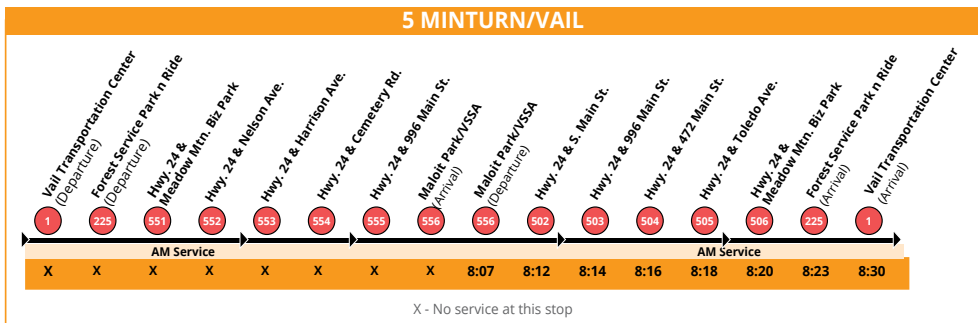

225

Essential Service Schedule
Effective March 20, 2020
970-328-3520