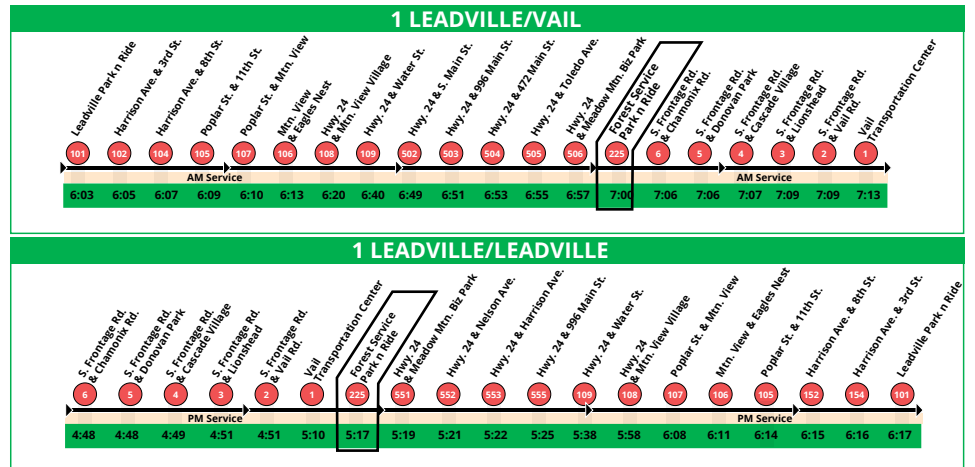

225

Essential Service Schedule
Effective March 20, 2020
970-328-3520