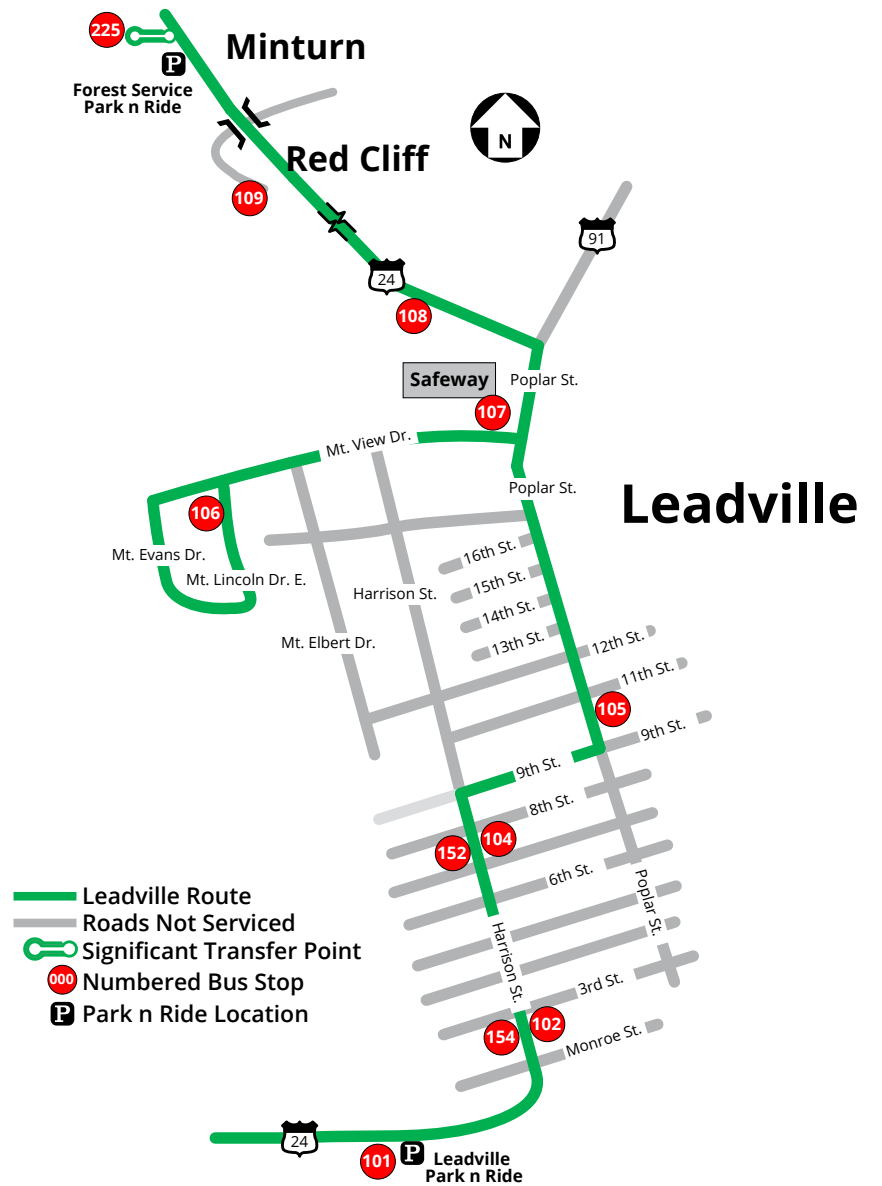

504

Essential Service Schedule
Effective March 20, 2020
970-328-3520