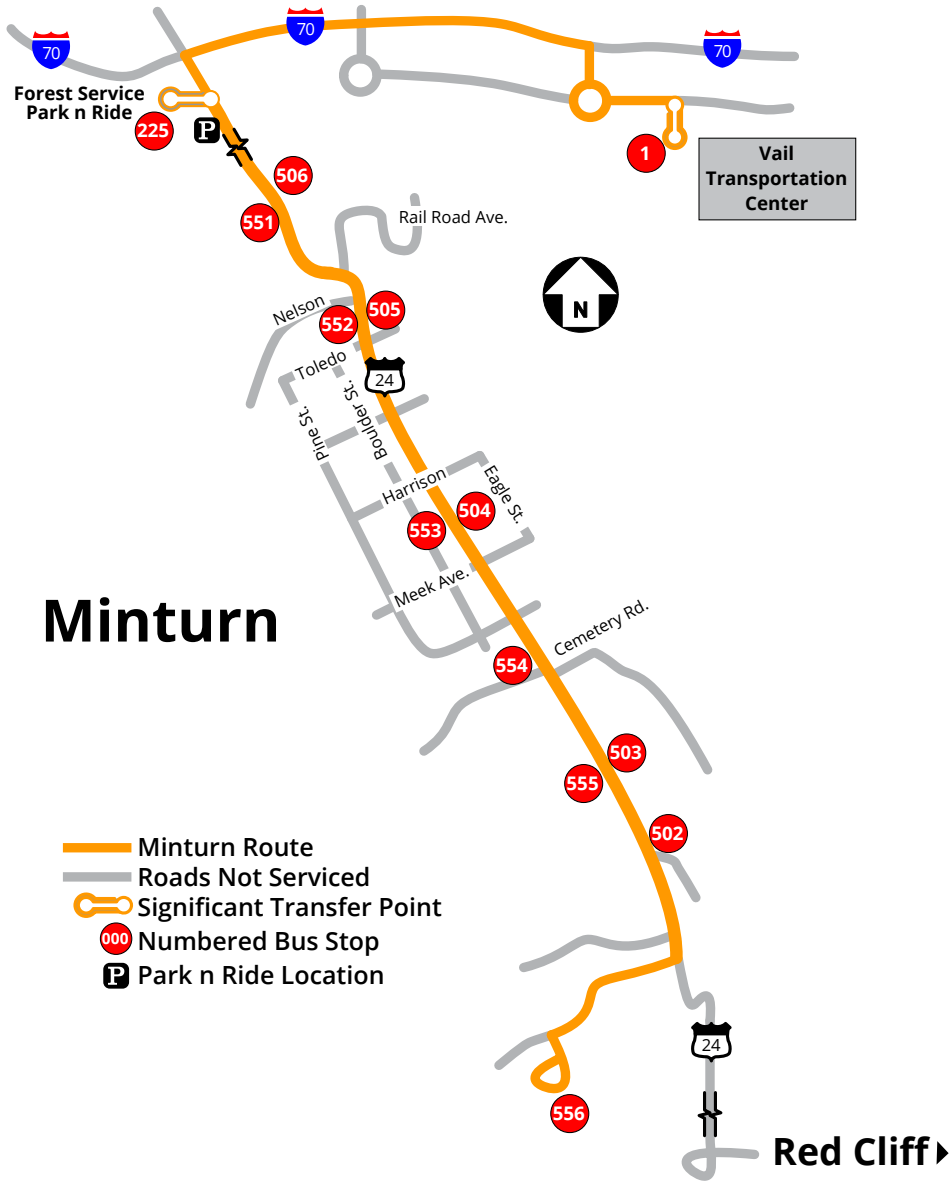

225

Essential Service Schedule
Effective March 20, 2020
970-328-3520