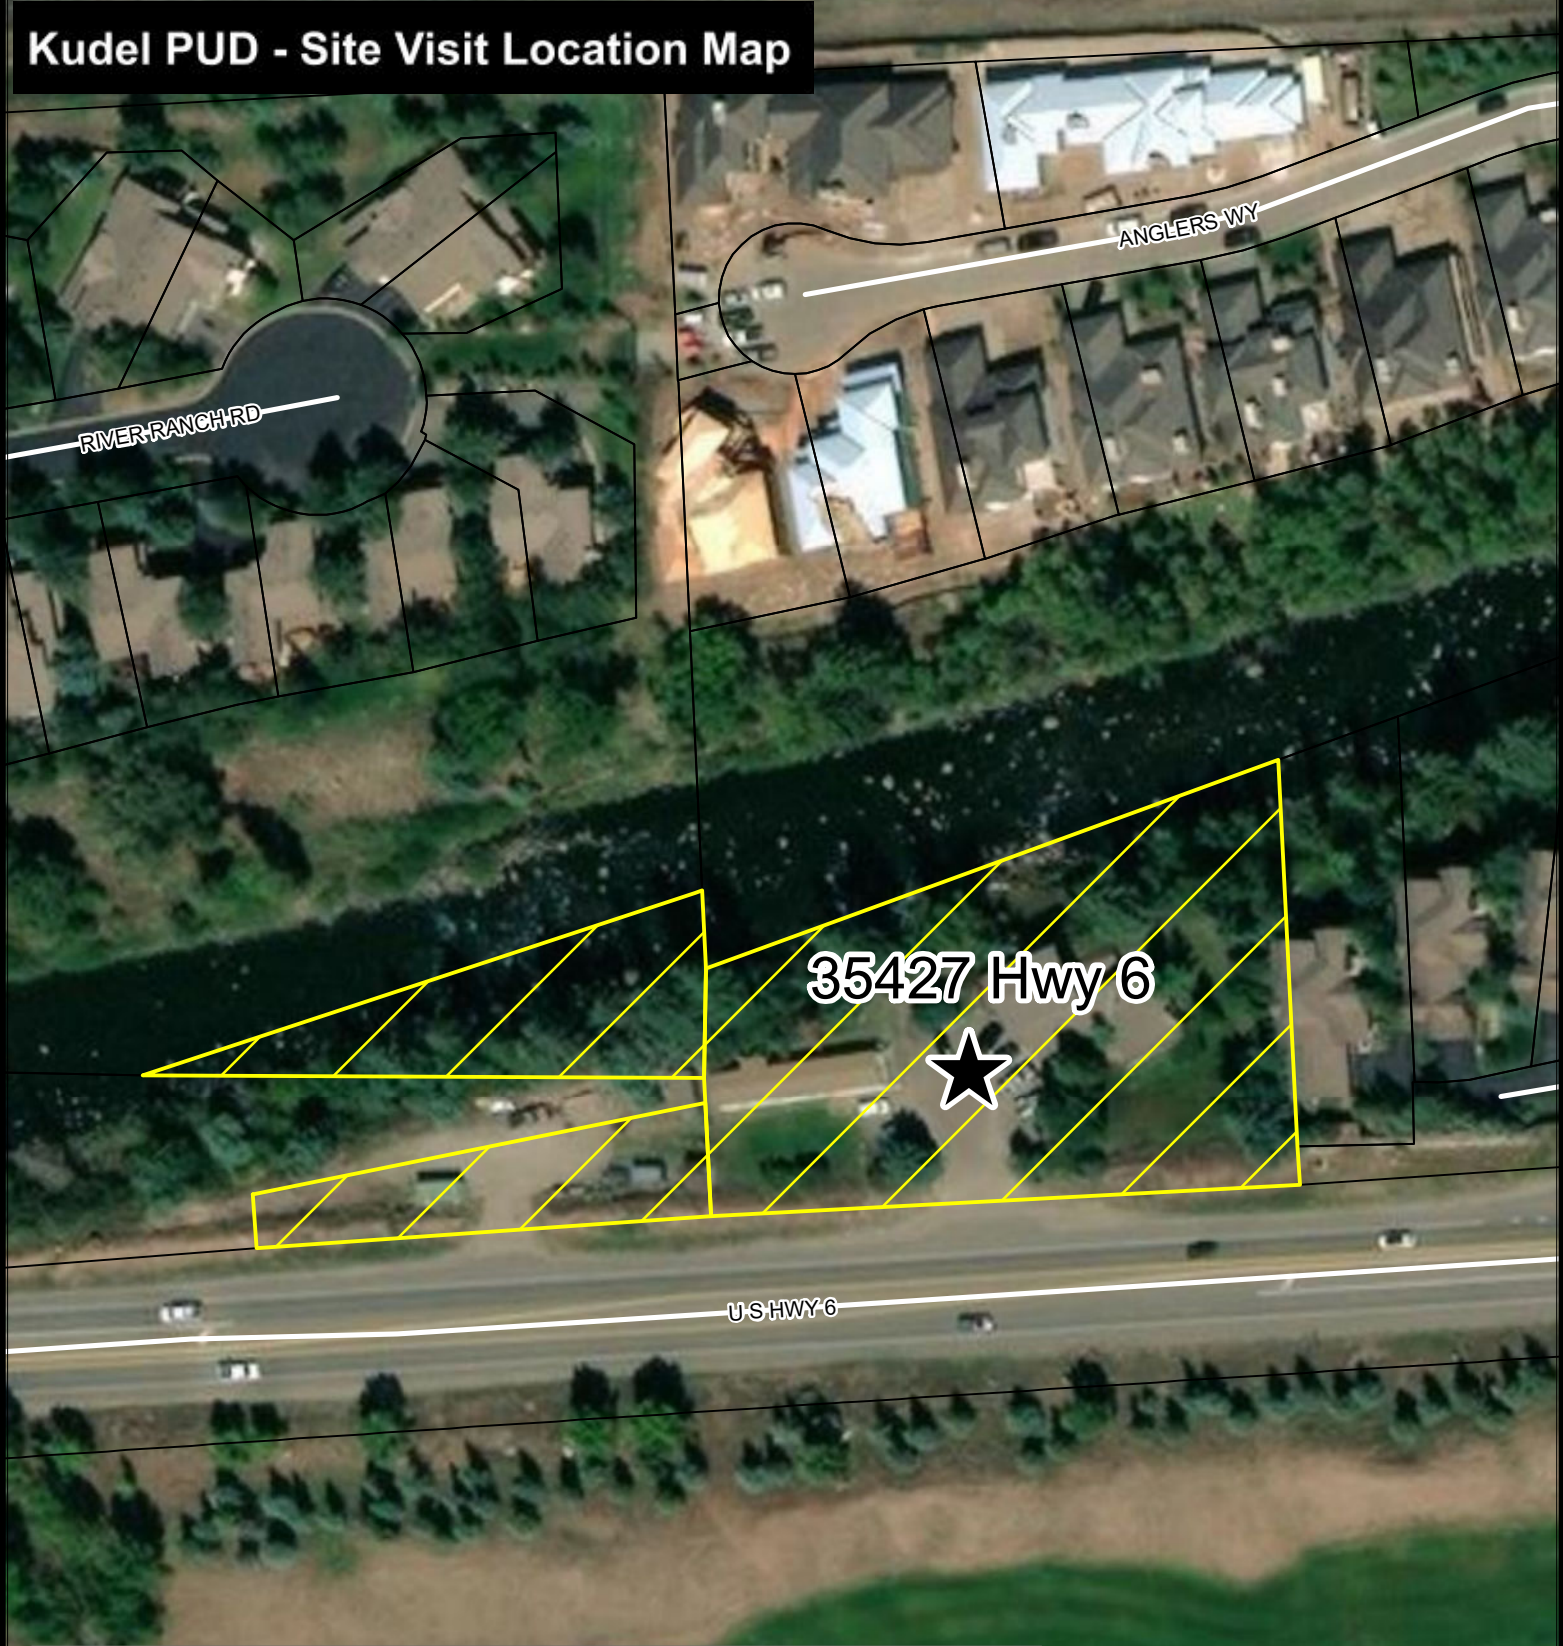

Kudel PUD - Site Visit Location Map

Planning File: PDSP-9022 / ZC-9023

Subject Area

Parcel Boundary

0 50 100
Feet