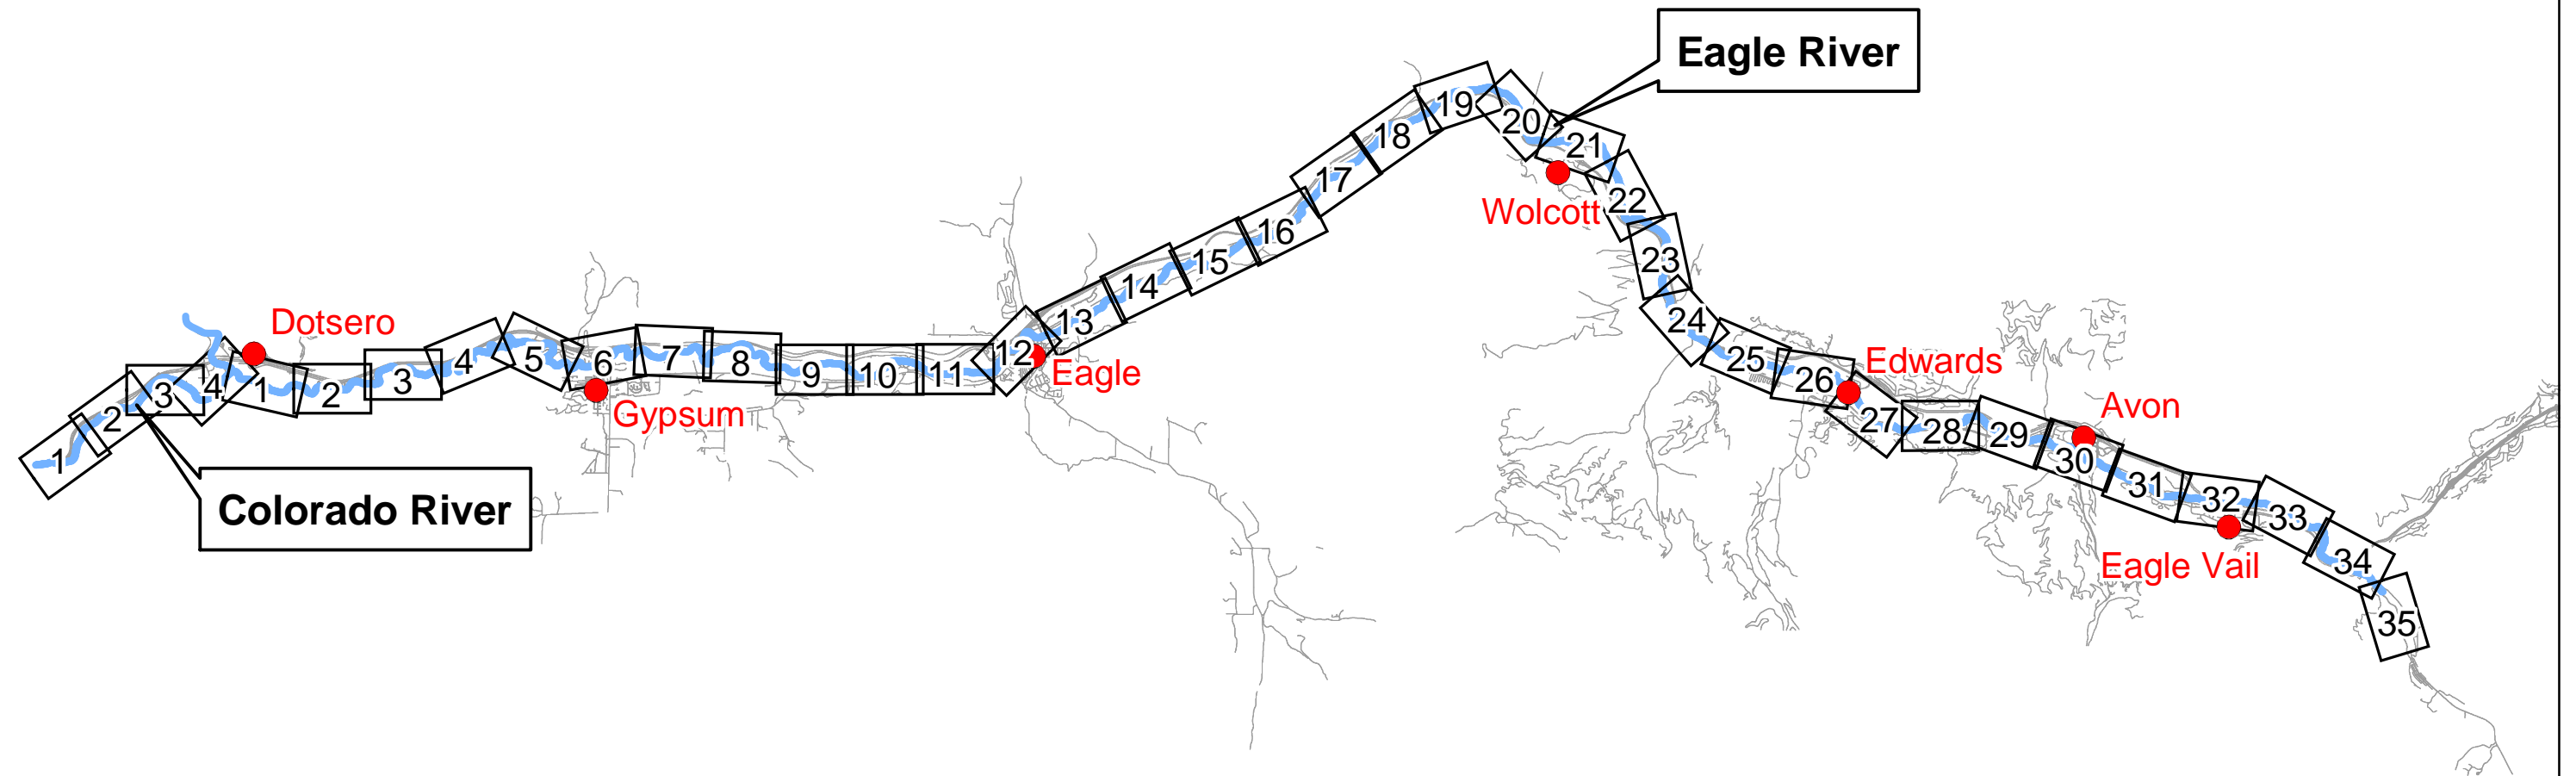

G:\GIS_Projects\Eagle_River\active\apps\Index_Map.mxd

EAGLE RIVER
FLOOD HAZARD AREA DELINEATION EAGLE COUNTY
SHEET INDEX MAP