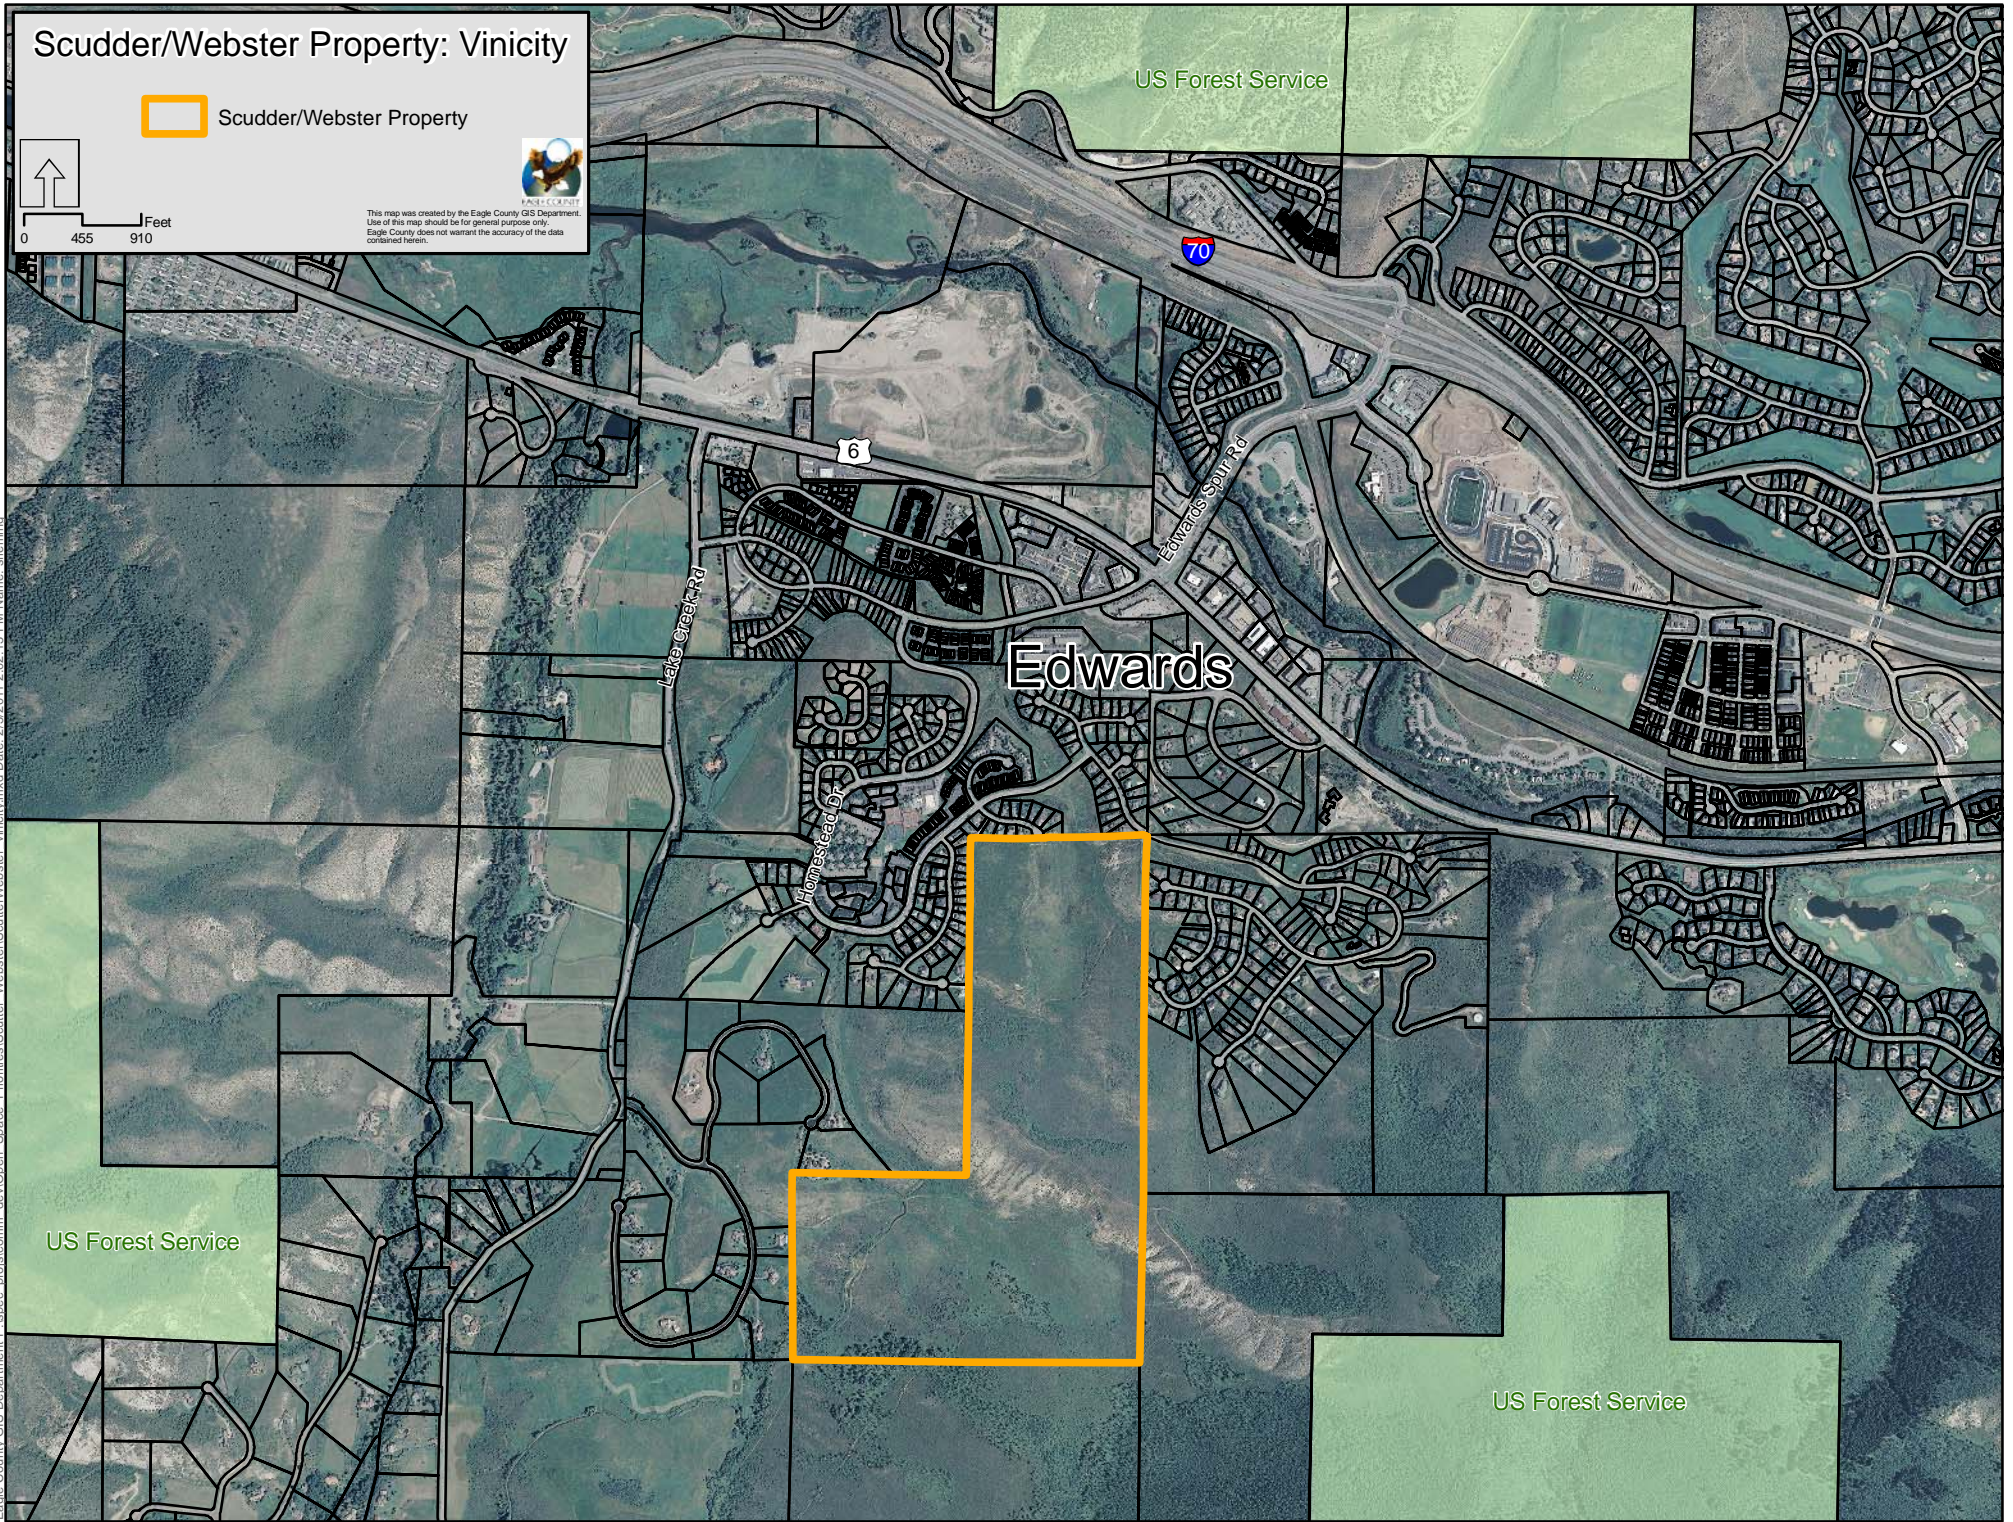

Scudder/Webster Property: Vicinity

Scudder/Webster Property

0 455 910 Feet

US Forest Service

6

70

Lake Creek Rd

Homestead Dr

Edwards Spur Rd

Edwards

US Forest Service

US Forest Service