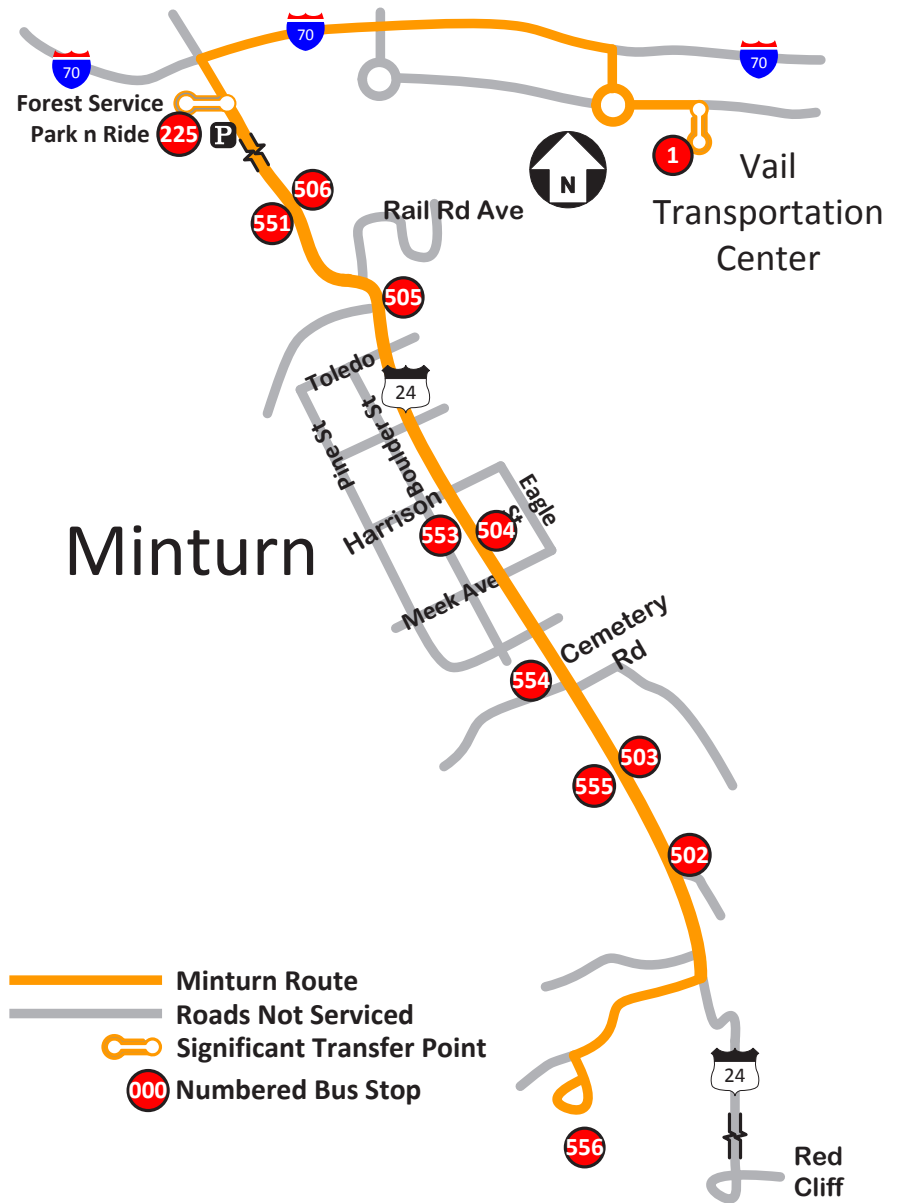

2018 Summer Schedule
Effective April 16, 2018 through November 18, 2018
(970) 328-3520