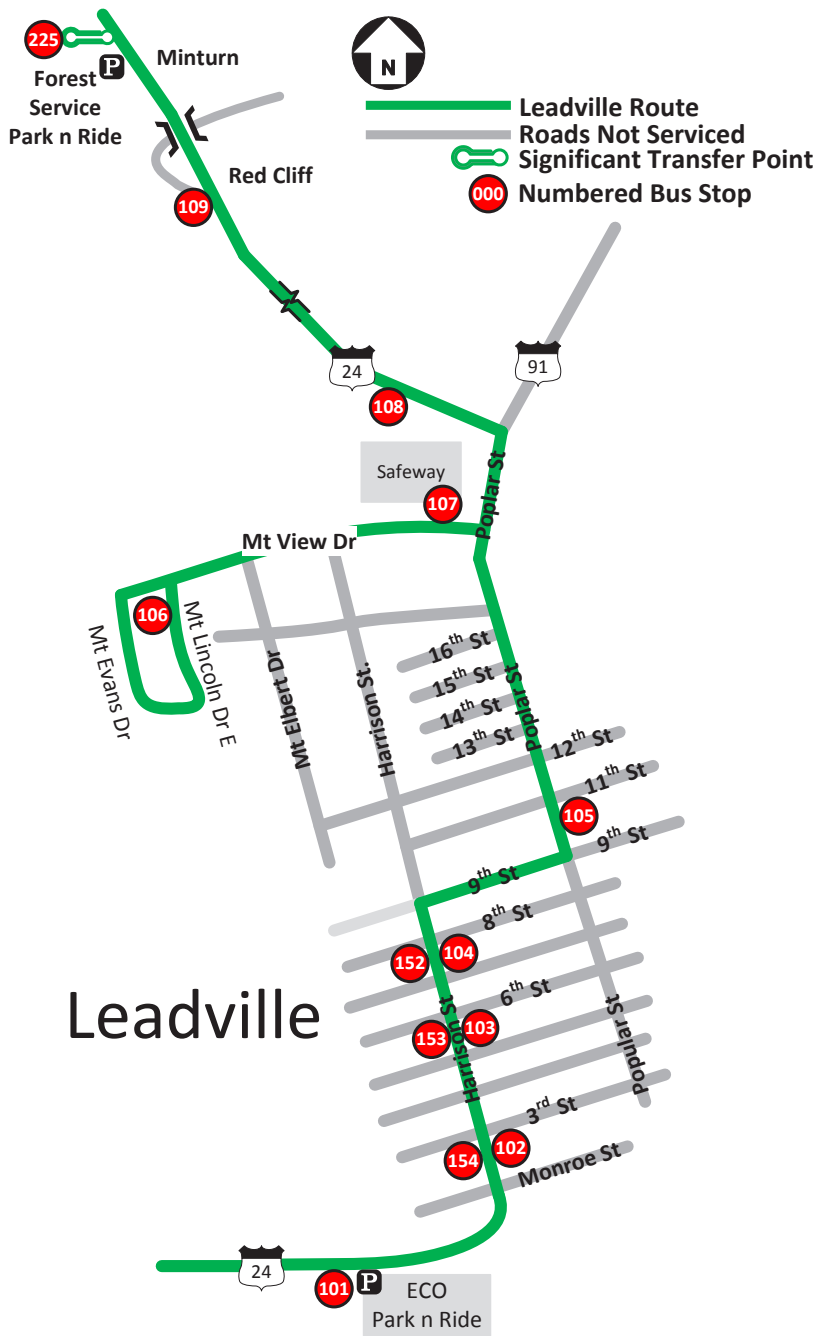

2018 Summer Schedule
Effective April 16, 2018 through November 18, 2018
(970) 328-3520