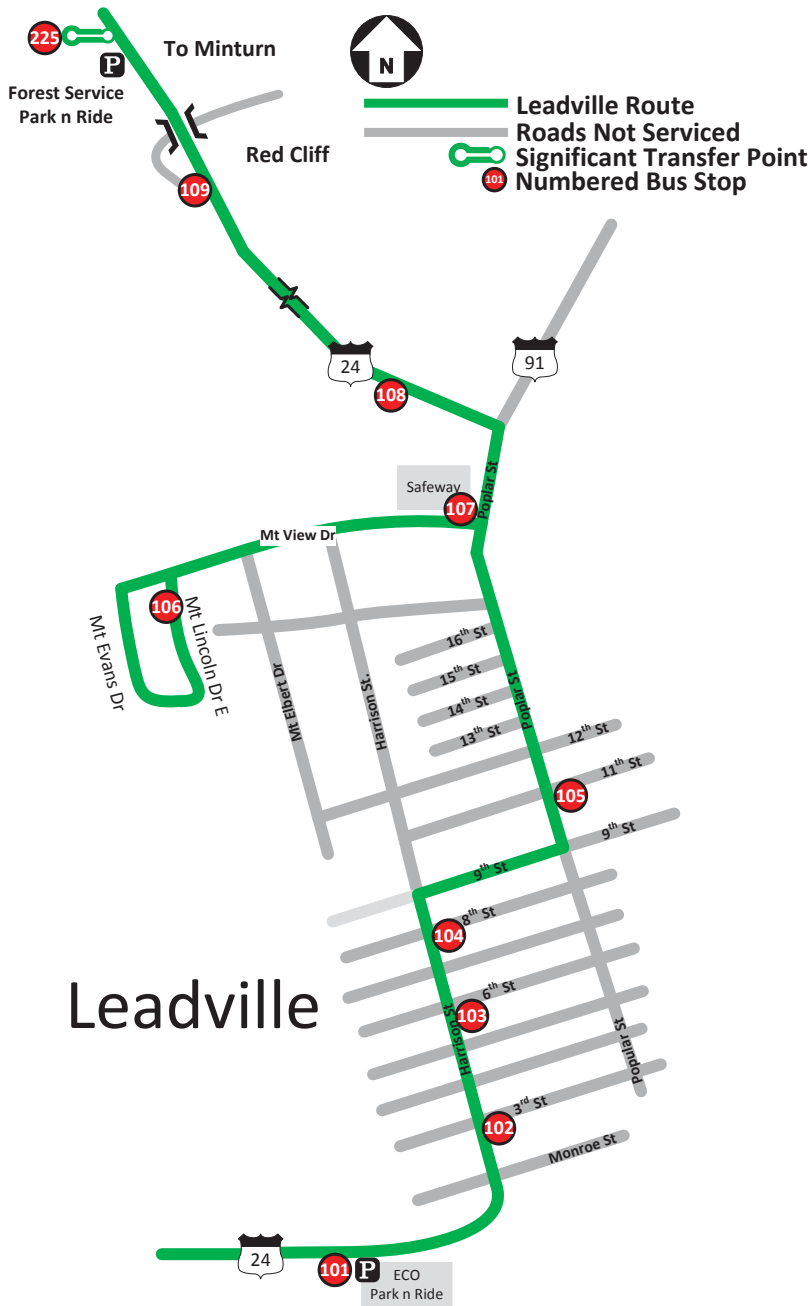

2016/2017 Winter Bus Schedule
Effective November 21, 2016 through April 9,
2017 (970) 328-3520

Leadville AM		
Leadville	Red Cliff/Minturn	Vail
Run 101	Run 225	Run 1
Leadville Bus Barn	Forest Service Park N Ride (depart)	Vail Transportation Center (arrive)
Harrison + 3 rd	Hwy 24 + Meadow Mtn Business Park	Vail Transportation Center (arrive)
Harrison + 6 th	Hwy 24 + Harrison Ave East	Transfer to Vail
Harrison + 8 th	Hwy 24 + Cemetery Rd	Transfer to Avon
Poplar + 11 th	Hwy 24 + 996 Main	
Safeway	Hwy 24 + 472 Main	
Mtn View + Eagles Nest	Hwy 24 + North Main	
Hwy 24 + Mtn View Village	Hwy 24 + Meadow Mtn Business Park	
Hwy 24 + Water St	Forest Service Park n Ride	
Hwy 24 + South Main	S. Frontage Rd + Chamonix	
Hwy 24 + 996 Main	S. Frontage Rd + Donovan Park	
Hwy 24 + 472 Main	S. Frontage Rd + Cascade Village	
Hwy 24 + North Main	S. Frontage Rd + Lionshead	
Hwy 24 + Meadow Mtn Business Park	S. Frontage Rd + Vail Rd	
225	Vail Transportation Center	
6		
5		
4		
Run		
4	5:30	6:44
7	6:00	7:14